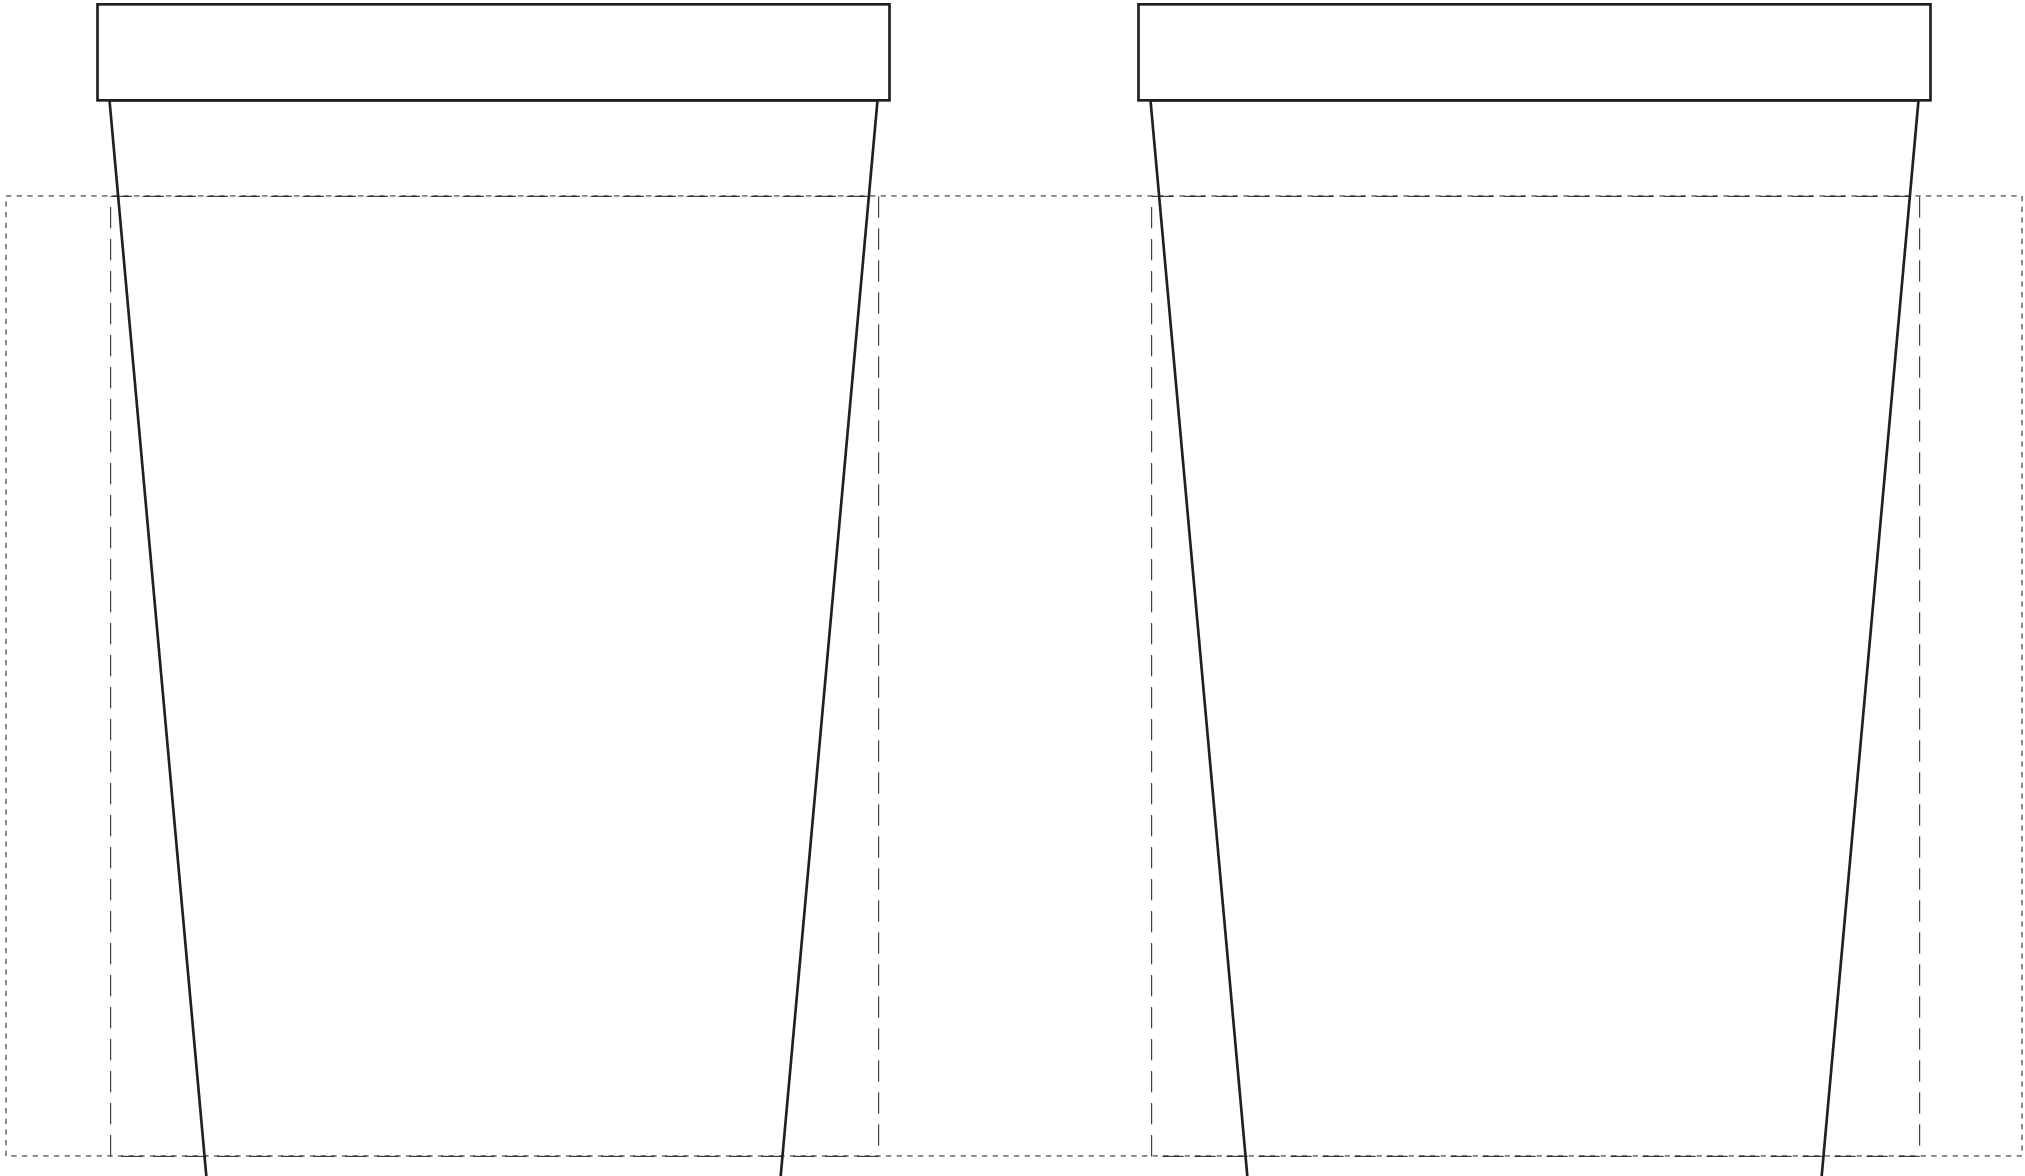

32 oz. Smooth Stadium/Offset (ITEM #32SO)

one side imprint area - 4" wide x 5" tall

5.422" - center to center

wrap imprint area - 10.5" wide x 5" tall

full wrap imprint leaves an approximate 1/4" gap between the ends (will vary between 1/8" and 1/2")

ALL ART MUST BE VECTOR. CONVERT TYPE TO CURVES OR OUTLINES.

This template's purpose is to give you our imprint area for sizing your art. Dooley Co. reserves the right to place your art vertically on the cup in the location we think provides the best visual layout. If you require your art to print in a specific location, please make note of that on your art and/or PO.