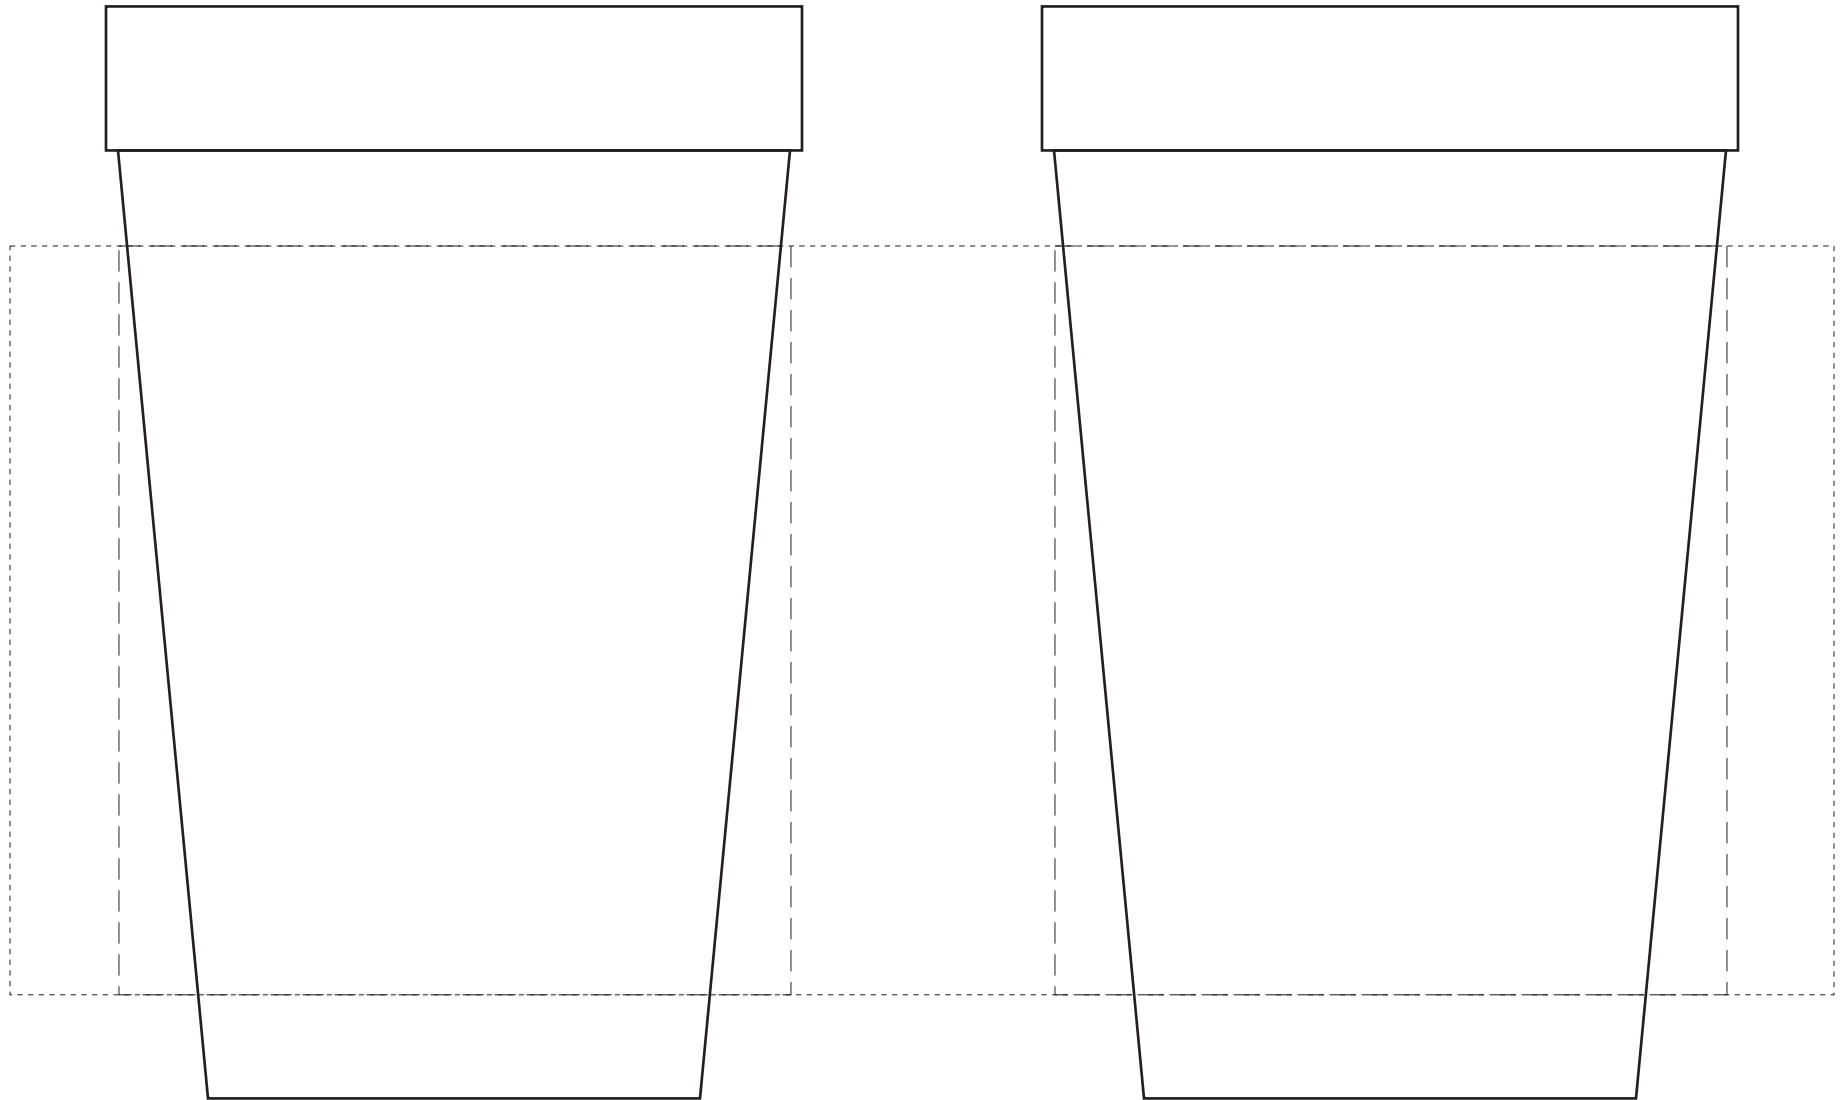

22 oz. Smooth Stadium/Offset (ITEM #22OS)

one side imprint area - 3.5" wide x 4.1" tall

4.8125" - center to center

wrap imprint area - 9.35" wide x 4.1" tall

full wrap imprint leaves an approximate 1/4" gap between the ends (will vary between 1/8" and 1/2")

ALL ART MUST BE VECTOR. CONVERT TYPE TO CURVES OR OUTLINES.

This template's purpose is to give you our imprint area for sizing your art. Dooley Co. reserves the right to place your art vertically on the cup in the location we think provides the best visual layout. If you require your art to print in a specific location, please make note of that on your art and/or PO.

22 oz. Fluted Stadium/Offset (ITEM #22OF)

one side imprint area - 3.5" wide x 3.9" tall

4.875" - center to center

wrap imprint area - 9.5" wide x 3.9" tall

full wrap imprint leaves an approximate 1/4" gap between the ends (will vary between 1/8" and 1/2")