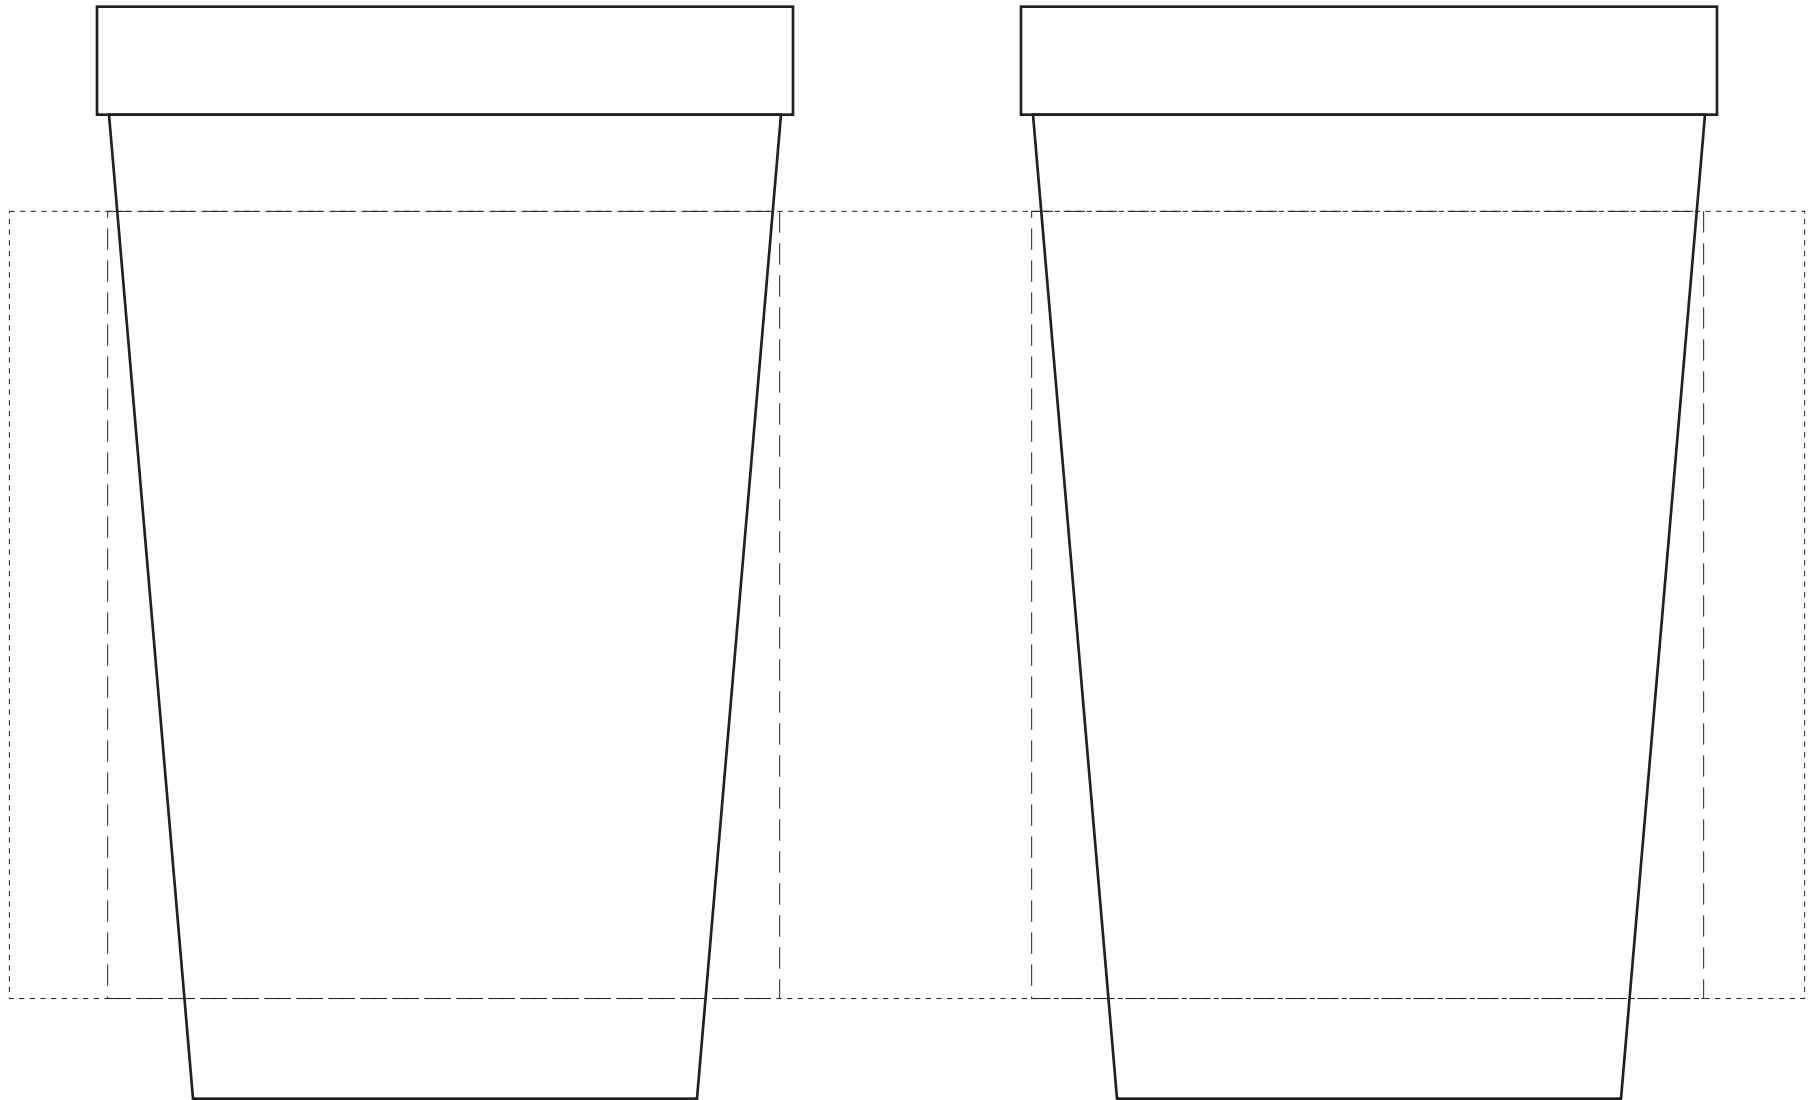

22 oz. Smooth Stadium/Offset (ITEM #22OS)

one side imprint area - 3.5" wide x 4.1" tall

4.8125" - center to center

wrap imprint area - 9.35" wide x 4.1" tall

full wrap imprint leaves an approximate 1/4" gap between the ends (will vary between 1/8" and 1/2")

ALL ART MUST BE VECTOR. CONVERT TYPE TO CURVES OR OUTLINES.

This template's purpose is to give you our imprint area for sizing your art. Dooley Co. reserves the right to place your art vertically on the cup in the location we think provides the best visual layout. If you require your art to print in a specific location, please make note of that on your art and/or PO.

22 oz. Fluted Stadium/Offset (ITEM #22OF)

one side imprint area - 3.5" wide x 3.9" tall

4.875" - center to center

wrap imprint area - 9.5" wide x 3.9" tall

full wrap imprint leaves an approximate 1/4" gap between the ends (will vary between 1/8" and 1/2")