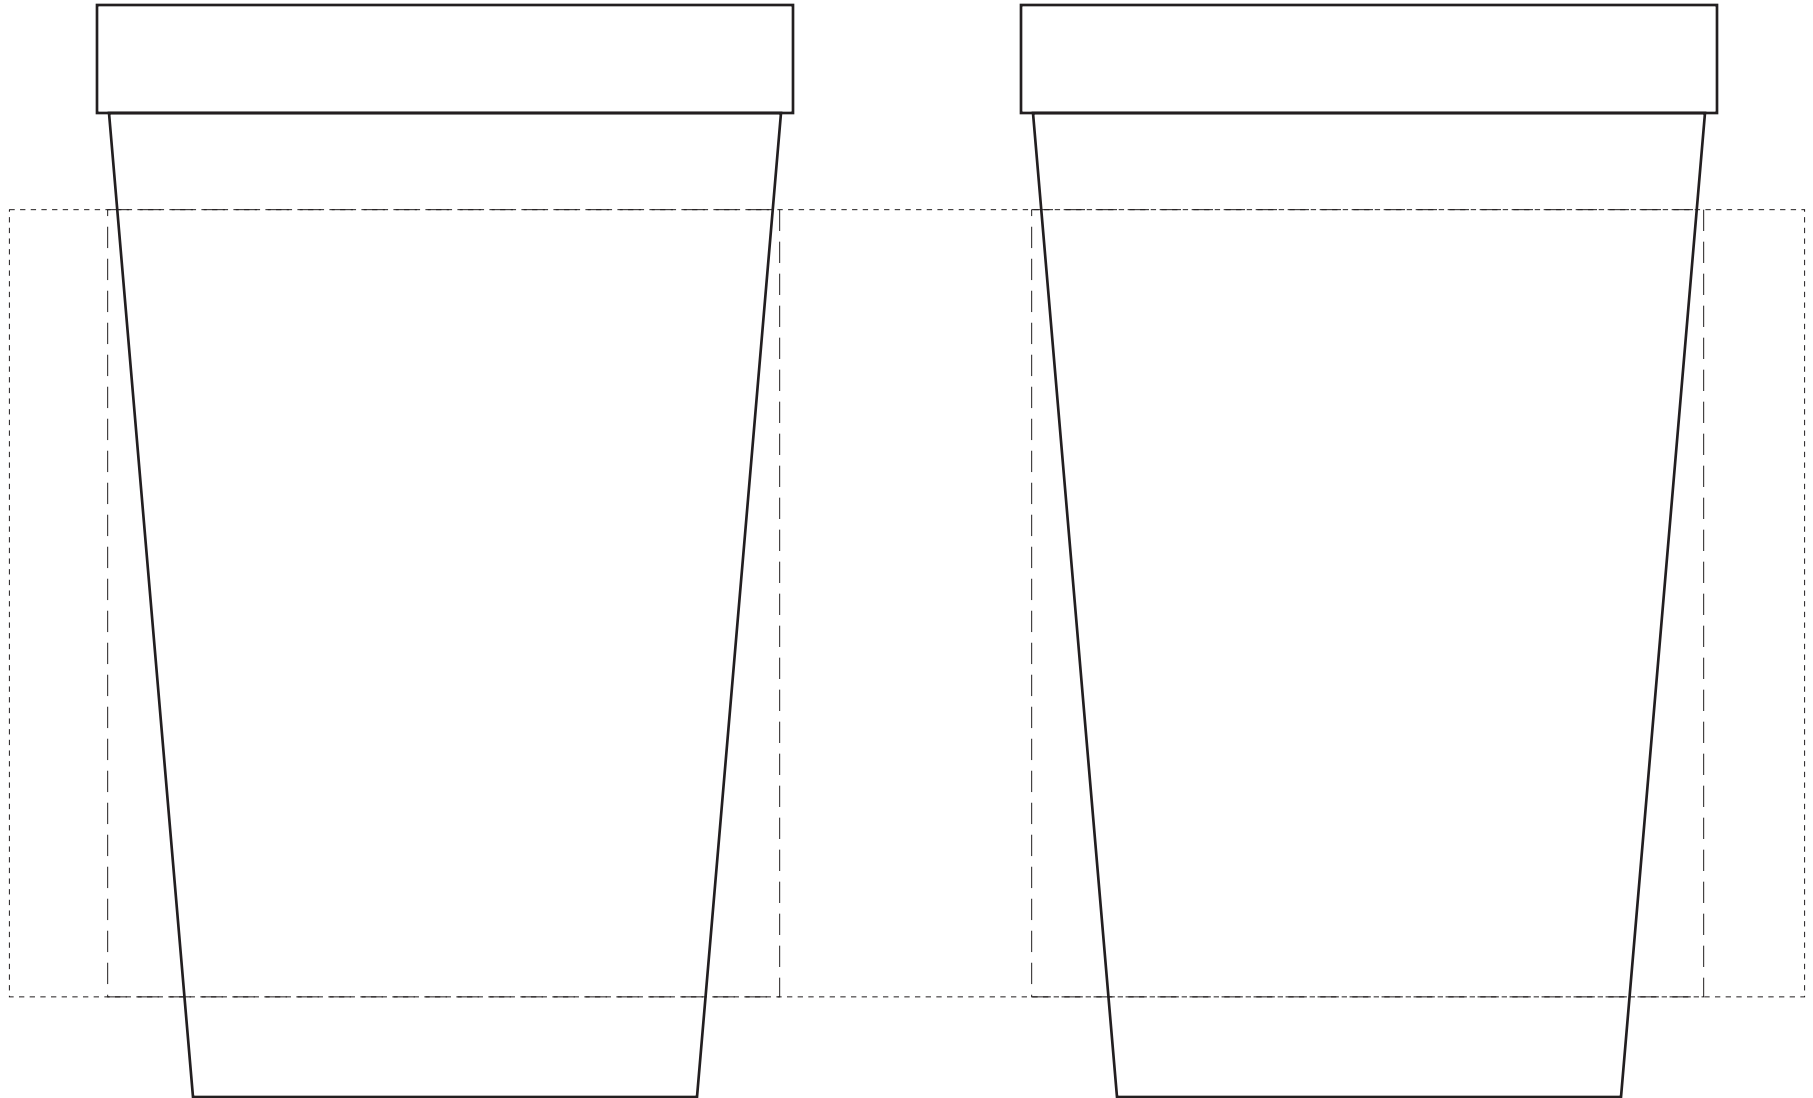

## 22 oz. Smooth Stadium/Offset (ITEM #22SO)

one side imprint area - 3.5" wide x 4.1" tall

4.8125" - center to center

wrap imprint area - 9.35" wide x 4.1" tall

full wrap imprint leaves an approximate 1/4" gap between the ends (will vary between 1/8" and 1/2")

**ALL ART MUST BE VECTOR. CONVERT TYPE TO CURVES OR OUTLINES.**

This template's purpose is to give you our imprint area for sizing your art. Dooley Co. reserves the right to place your art vertically on the cup in the location we think provides the best visual layout. If you require your art to print in a specific location, please make note of that on your art and/or PO.