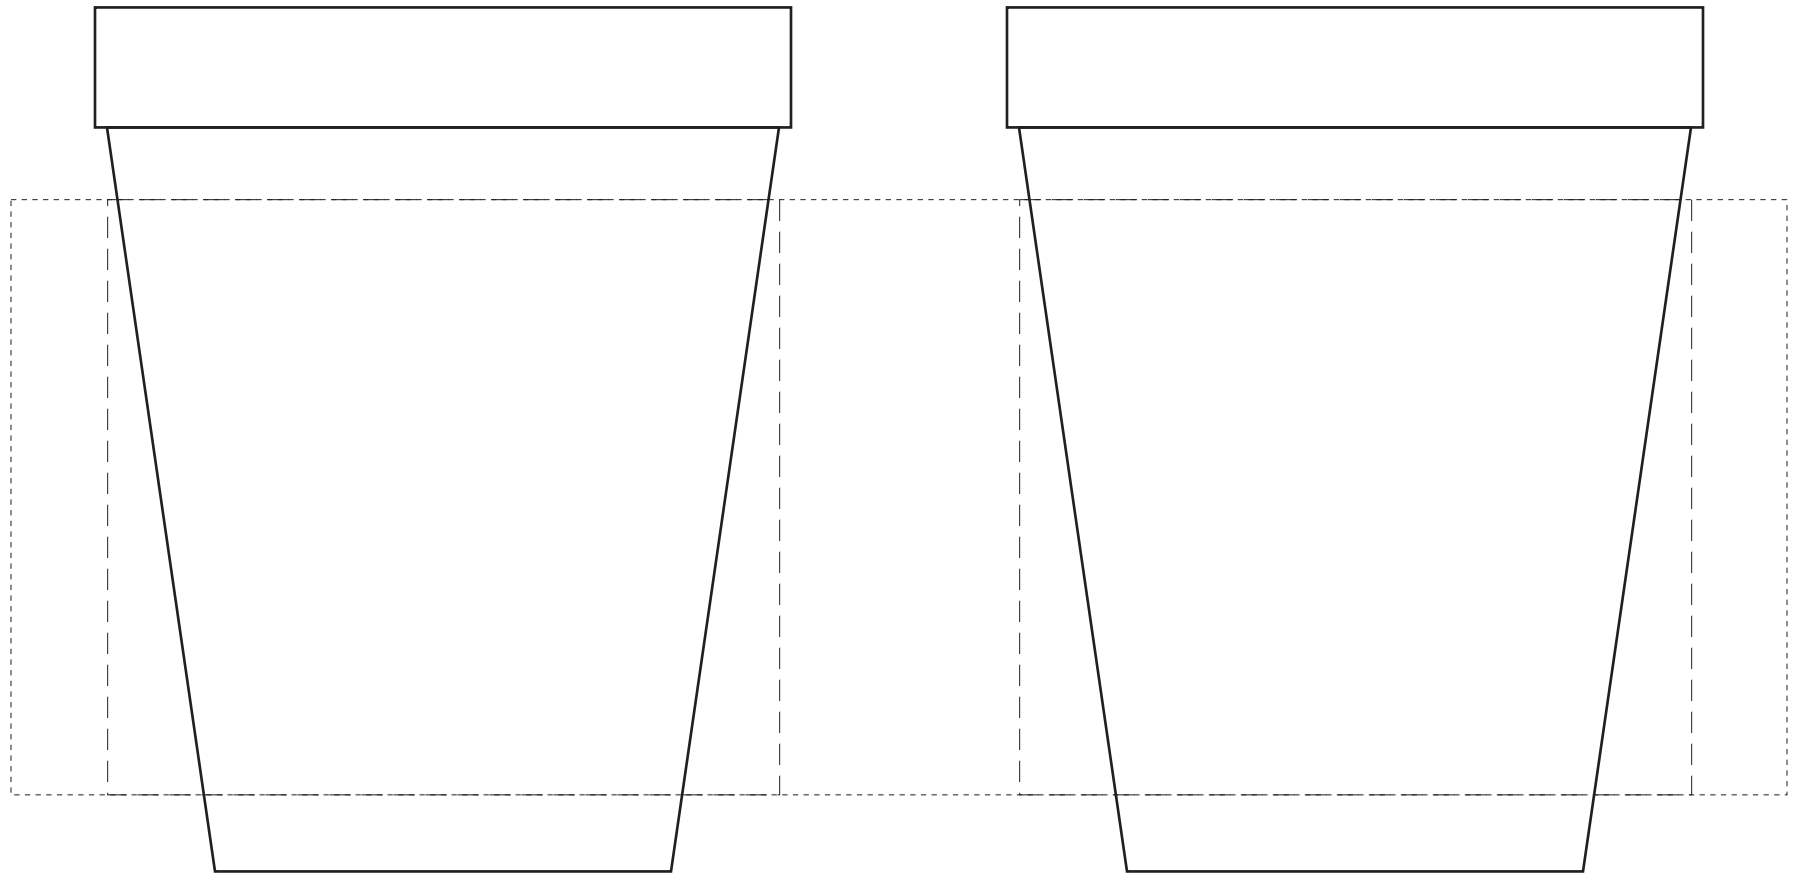

16 oz. Smooth Stadium/Offset (ITEM #16OS)

one side imprint area - 3.5" wide x 3.1" tall

4.875" - center to center

wrap imprint area - 9.5" wide x 3.1" tall

full wrap imprint leaves an approximate 1/4" gap between the ends (will vary between 1/8" and 1/2")

ALL ART MUST BE VECTOR. CONVERT TYPE TO CURVES OR OUTLINES.

This template's purpose is to give you our imprint area for sizing your art. Dooley Co. reserves the right to place your art vertically on the cup in the location we think provides the best visual layout. If you require your art to print in a specific location, please make note of that on your art and/or PO.

16 oz. Fluted Stadium/Offset (ITEM #16OF)

one side imprint area - 3.5" wide x 3.1" tall

4.75" - center to center

wrap imprint area - 9.25" wide x 3.1" tall

full wrap imprint leaves an approximate 1/4" gap between the ends (will vary between 1/8" and 1/2")