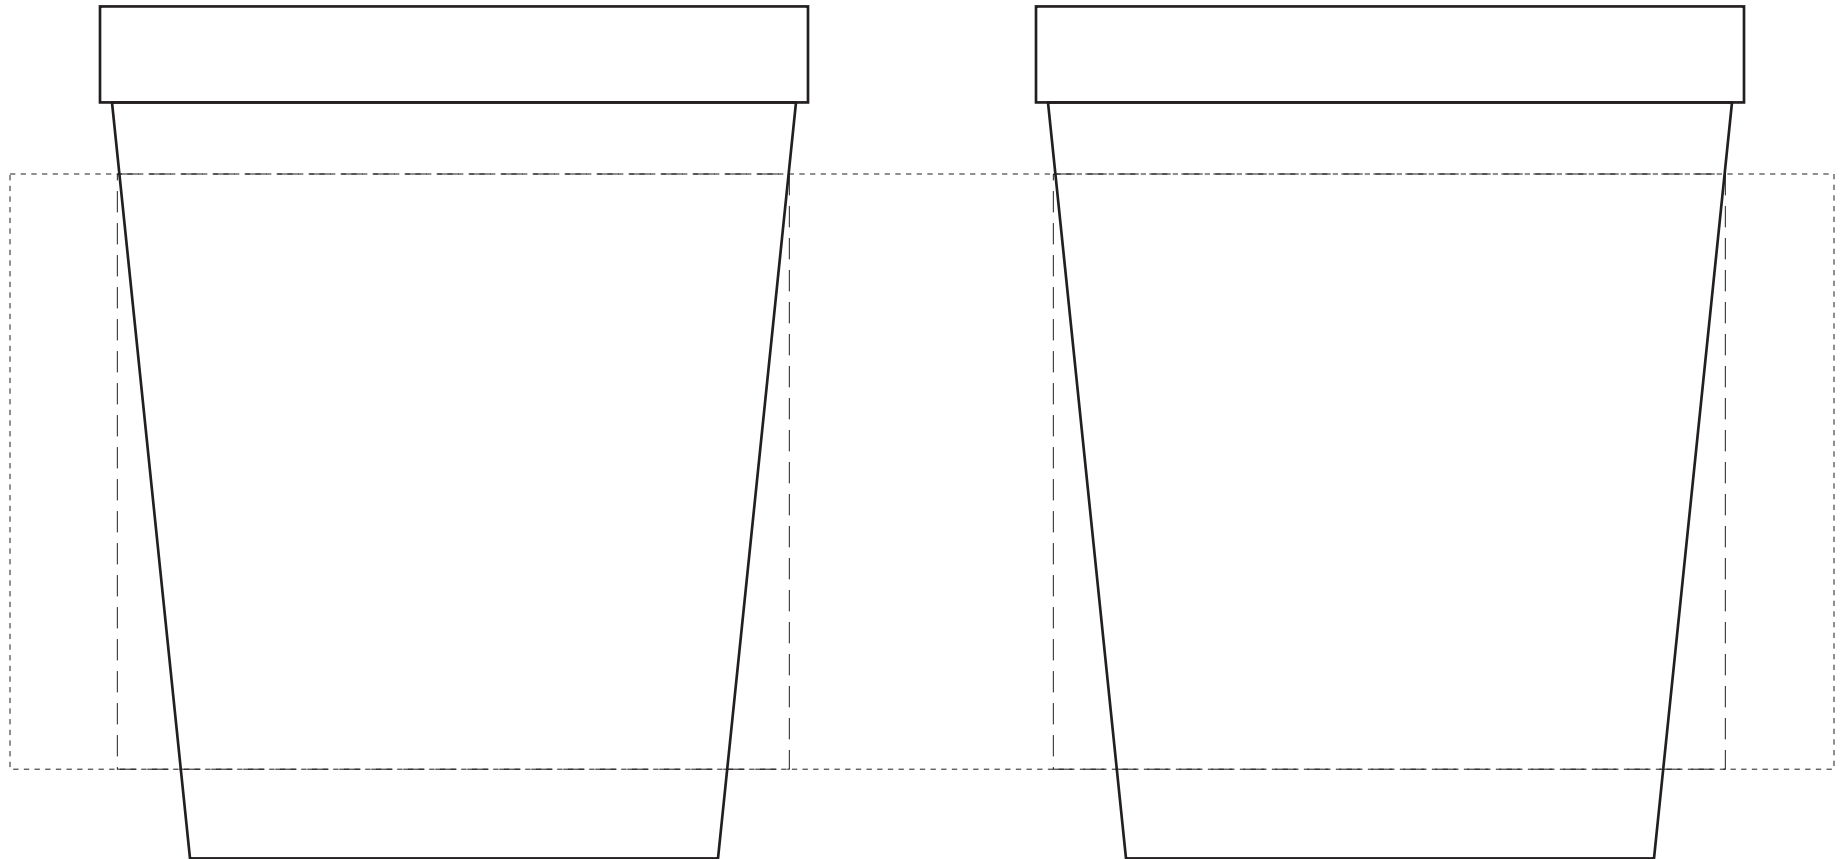

16 oz. Smooth Stadium/Offset (ITEM #16OS)

one side imprint area - 3.5" wide x 3.1" tall

4.875" - center to center

wrap imprint area - 9.5" wide x 3.1" tall

full wrap imprint leaves an approximate 1/4" gap between the ends (will vary between 1/8" and 1/2")

ALL ART MUST BE VECTOR. CONVERT TYPE TO CURVES OR OUTLINES.

This template's purpose is to give you our imprint area for sizing your art. Dooley Co. reserves the right to place your art vertically on the cup in the location we think provides the best visual layout. If you require your art to print in a specific location, please make note of that on your art and/or PO.

16 oz. Fluted Stadium/Offset (ITEM #16OF)

one side imprint area - 3.5" wide x 3.1" tall

4.75" - center to center

wrap imprint area - 9.25" wide x 3.1" tall

full wrap imprint leaves an approximate 1/4" gap between the ends (will vary between 1/8" and 1/2")