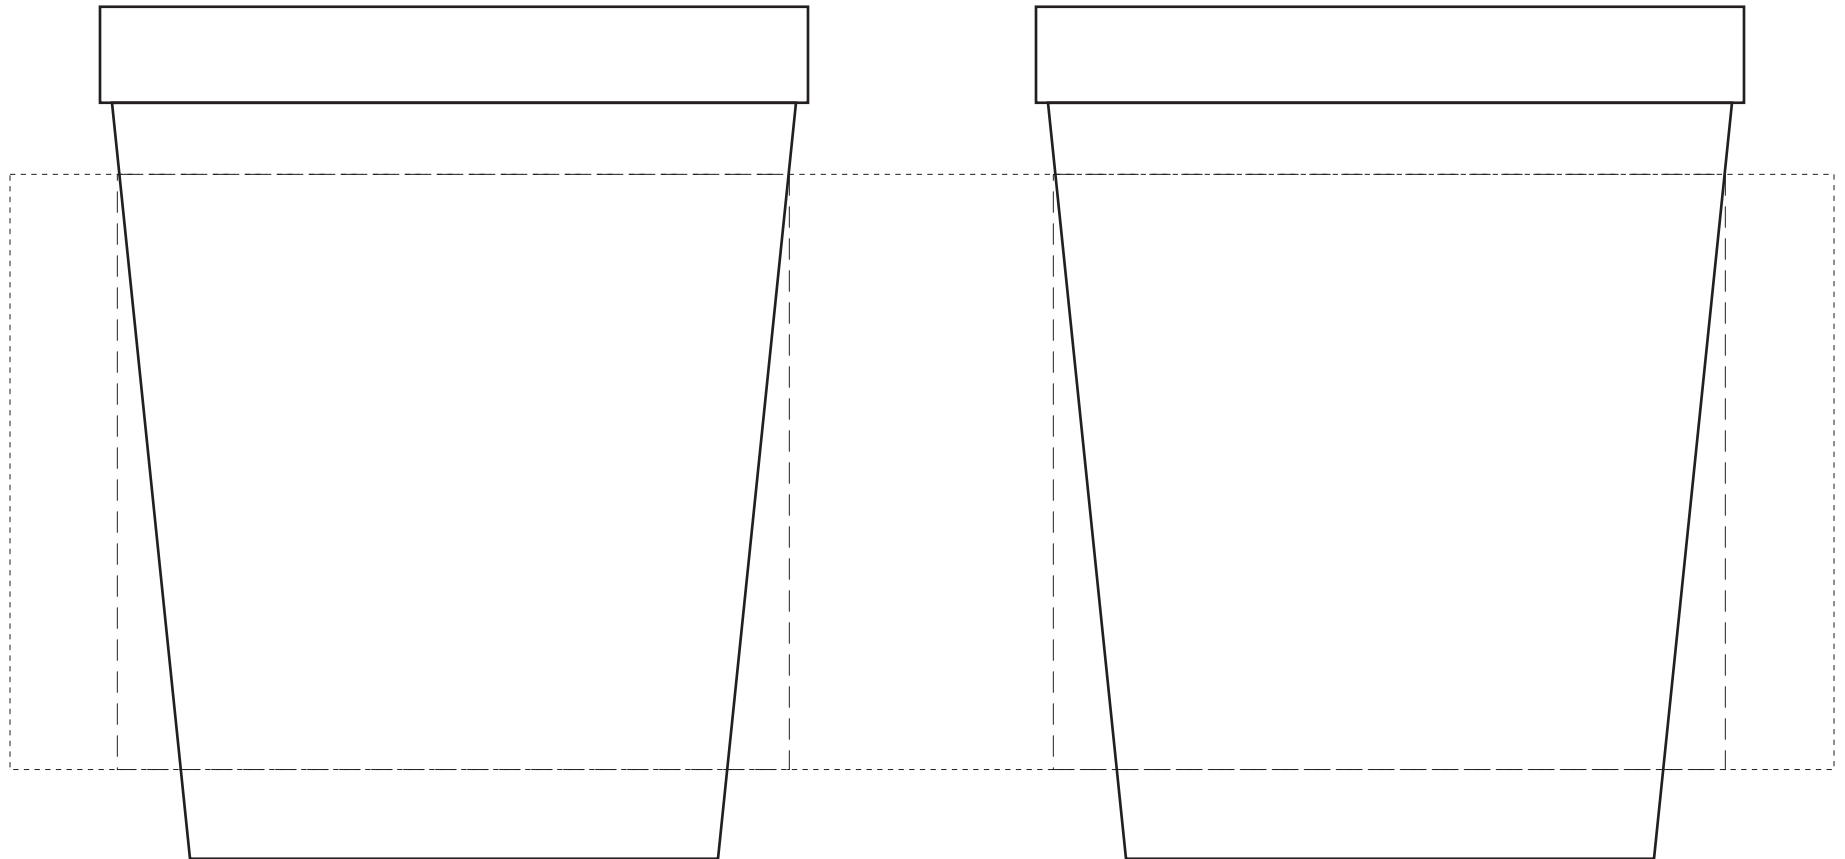

16 oz. Smooth Stadium/Offset (ITEM #16SO)

one side imprint area - 3.5" wide x 3.1" tall

4.875" - center to center

wrap imprint area - 9.5" wide x 3.1" tall

full wrap imprint leaves an approximate 1/4" gap between the ends (will vary between 1/8" and 1/2")

ALL ART MUST BE VECTOR. CONVERT TYPE TO CURVES OR OUTLINES.

This template's purpose is to give you our imprint area for sizing your art. Dooley Co. reserves the right to place your art vertically on the cup in the location we think provides the best visual layout. If you require your art to print in a specific location, please make note of that on your art and/or PO.