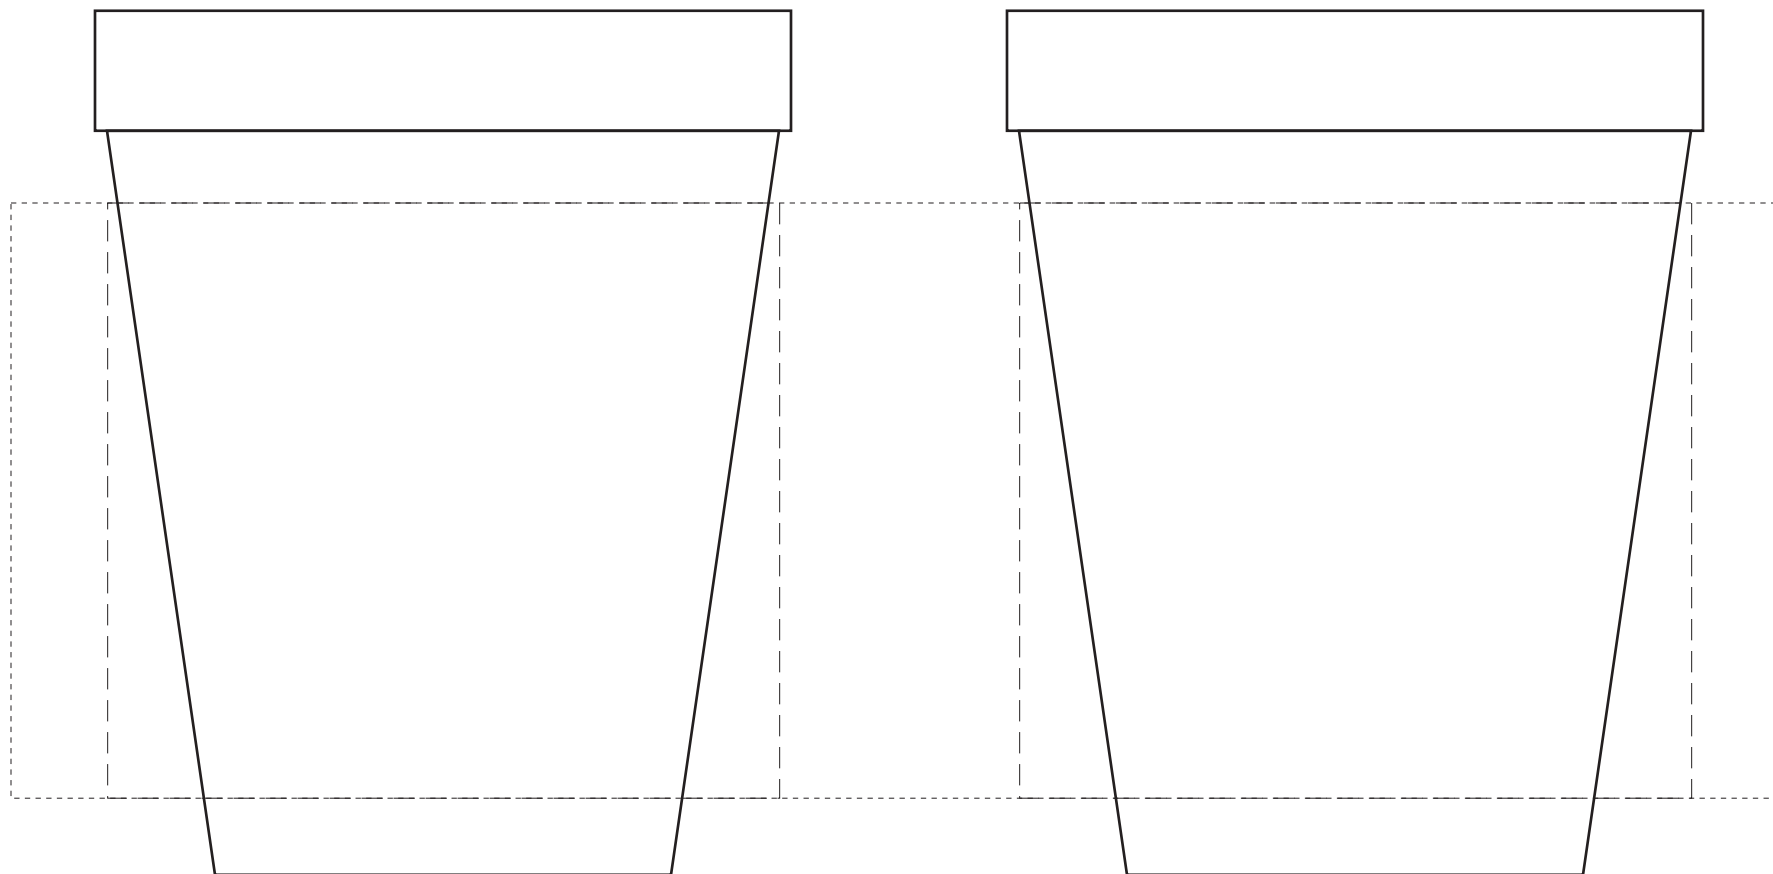

16 oz. Fluted Stadium/Offset (ITEM #16FO)

one side imprint area - 3.5" wide x 3.1" tall

4.75" - center to center

wrap imprint area - 9.25" wide x 3.1" tall

full wrap imprint leaves an approximate 1/4" gap between the ends (will vary between 1/8" and 1/2")

ALL ART MUST BE VECTOR. CONVERT TYPE TO CURVES OR OUTLINES.

This template's purpose is to give you our imprint area for sizing your art. Dooley Co. reserves the right to place your art vertically on the cup in the location we think provides the best visual layout. If you require your art to print in a specific location, please make note of that on your art and/or PO.