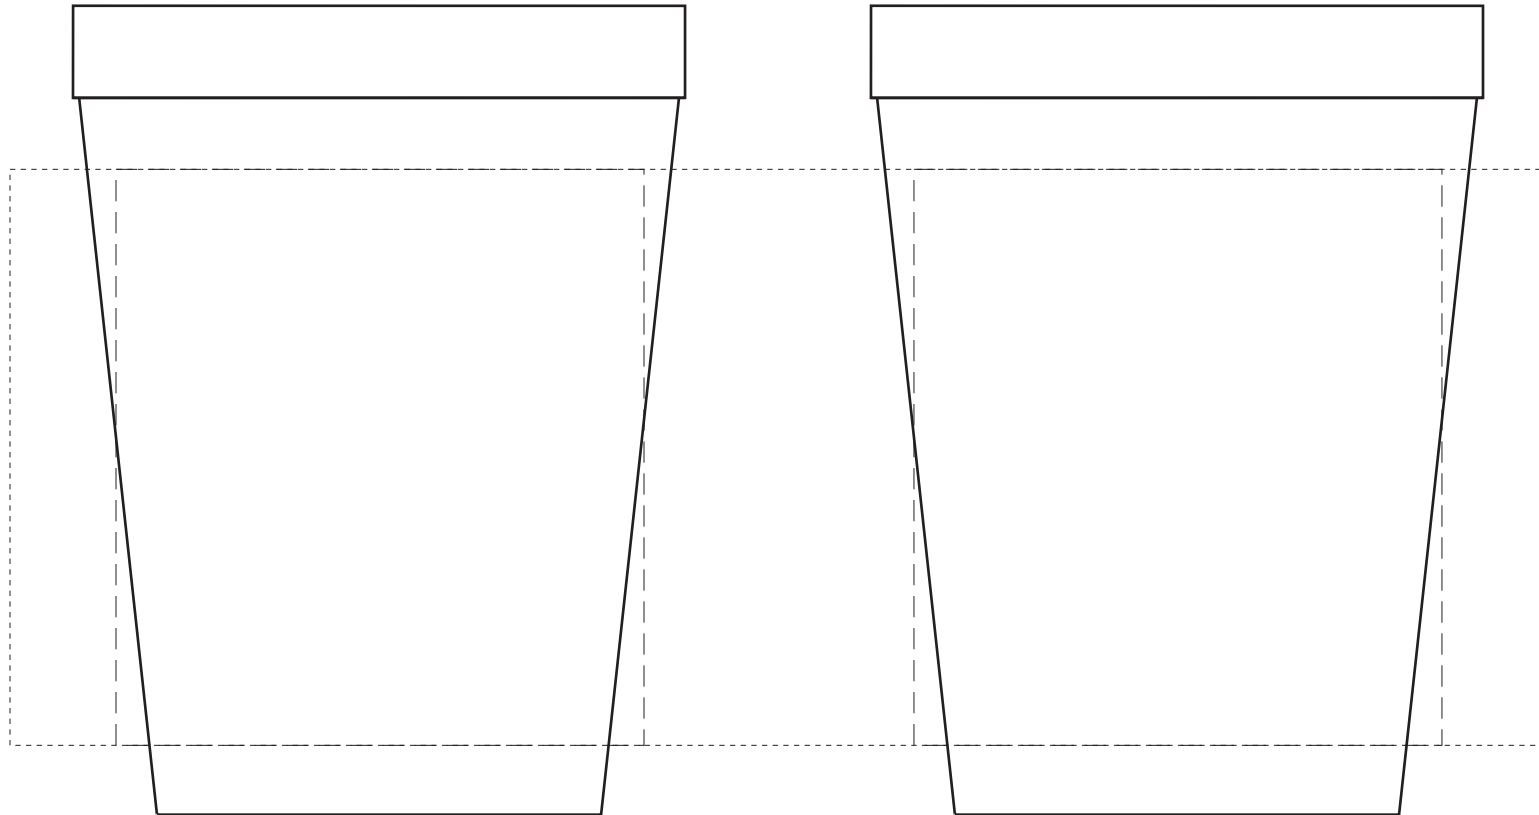

## 12 oz. Smooth Stadium/Offset (ITEM #12SO)

one side imprint area - 2.75" wide x 3" tall

4.156" - center to center

wrap imprint area - 8" wide x 3" tall

full wrap imprint leaves an approximate 1/4" gap between the ends (will vary between 1/8" and 1/2")

**ALL ART MUST BE VECTOR. CONVERT TYPE TO CURVES OR OUTLINES.**

This template's purpose is to give you our imprint area for sizing your art. Dooley Co. reserves the right to place your art vertically on the cup in the location we think provides the best visual layout. If you require your art to print in a specific location, please make note of that on your art and/or PO.