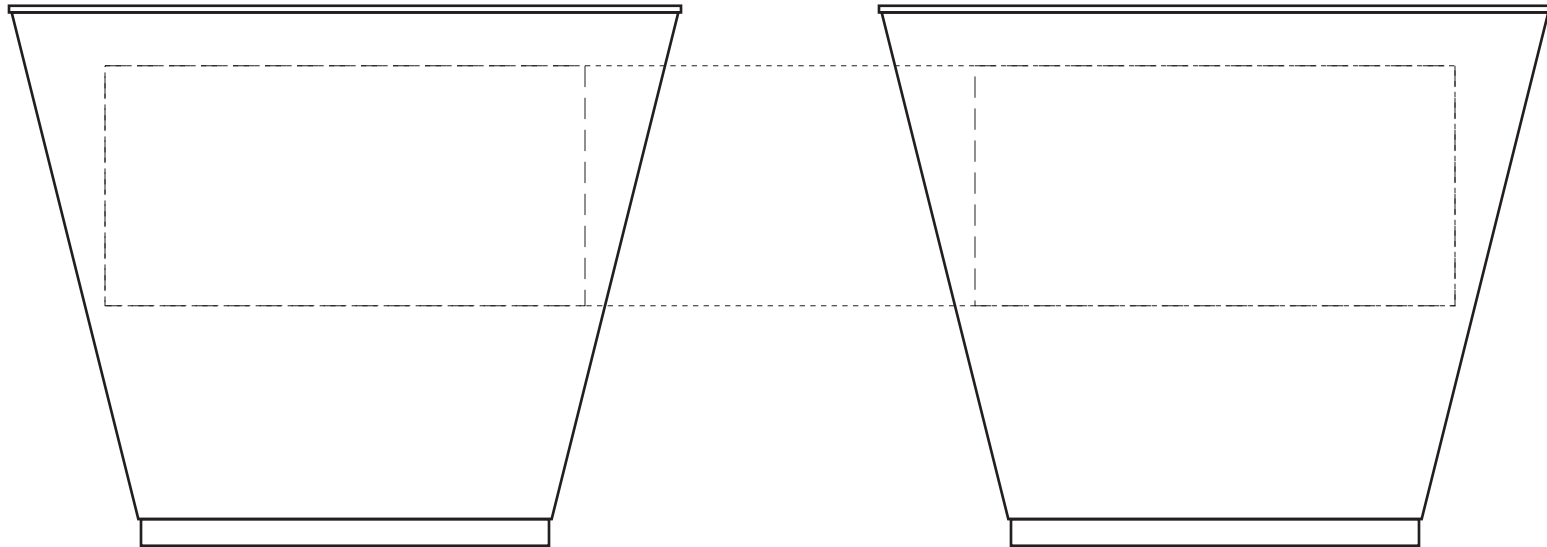

9 oz. Clear/Screenprint (ITEM #9C)

one side imprint area - 2.5" wide x 1.25" tall

4.5312" - center to center

wrap imprint area - 7.0312" wide x 1.25" tall

full wrap imprint leaves an approximate 1" - 1.25" gap between the ends

ALL ART MUST BE VECTOR. CONVERT TYPE TO CURVES OR OUTLINES.

This template's purpose is to give you our imprint area for sizing your art. Dooley Co. reserves the right to place your art vertically on the cup in the location we think provides the best visual layout. If you require your art to print in a specific location, please make note of that on your art and/or PO.