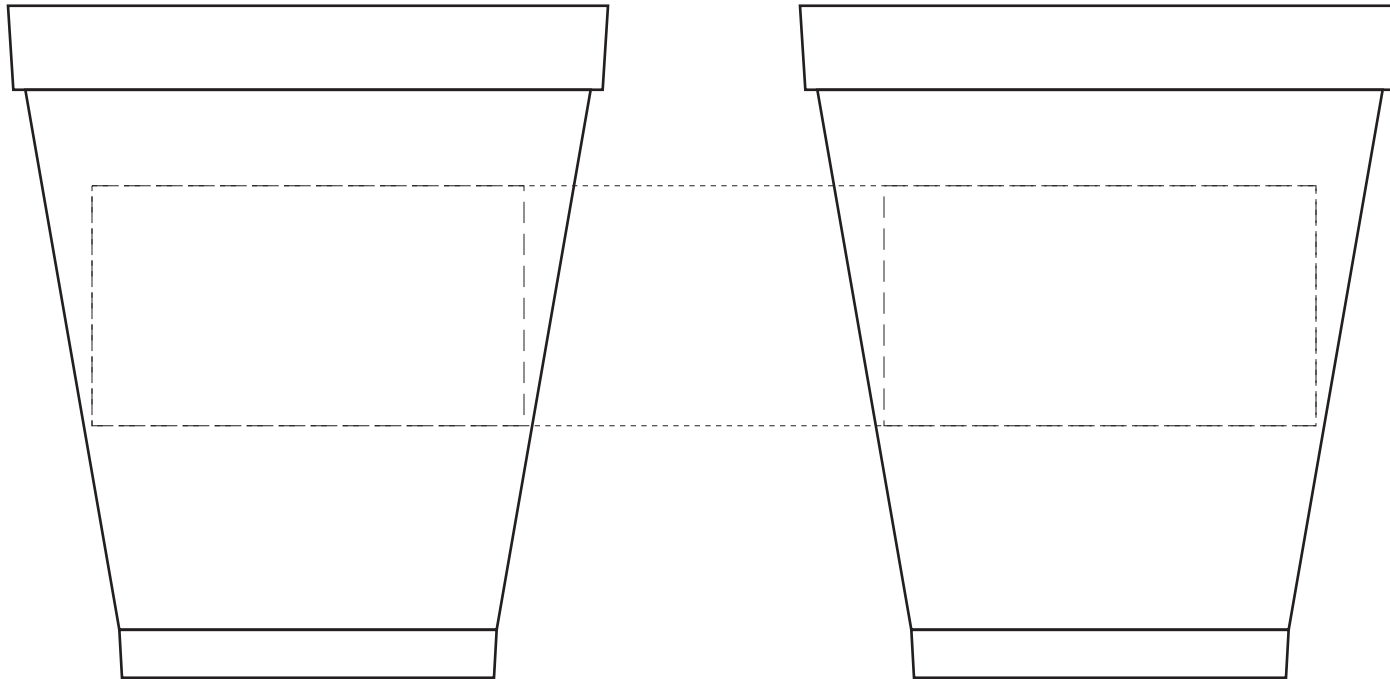

8 oz. Foam/Screenprint (ITEM #8FOAM)

one side imprint area - 2.25" wide x 1.25" tall

4.125" - center to center

wrap imprint area - 6.375" wide x 1.25" tall

full wrap imprint leaves an approximate 1" - 1.25" gap between the ends

ALL ART MUST BE VECTOR. CONVERT TYPE TO CURVES OR OUTLINES.

This template's purpose is to give you our imprint area for sizing your art. Dooley Co. reserves the right to place your art vertically on the cup in the location we think provides the best visual layout. If you require your art to print in a specific location, please make note of that on your art and/or PO.