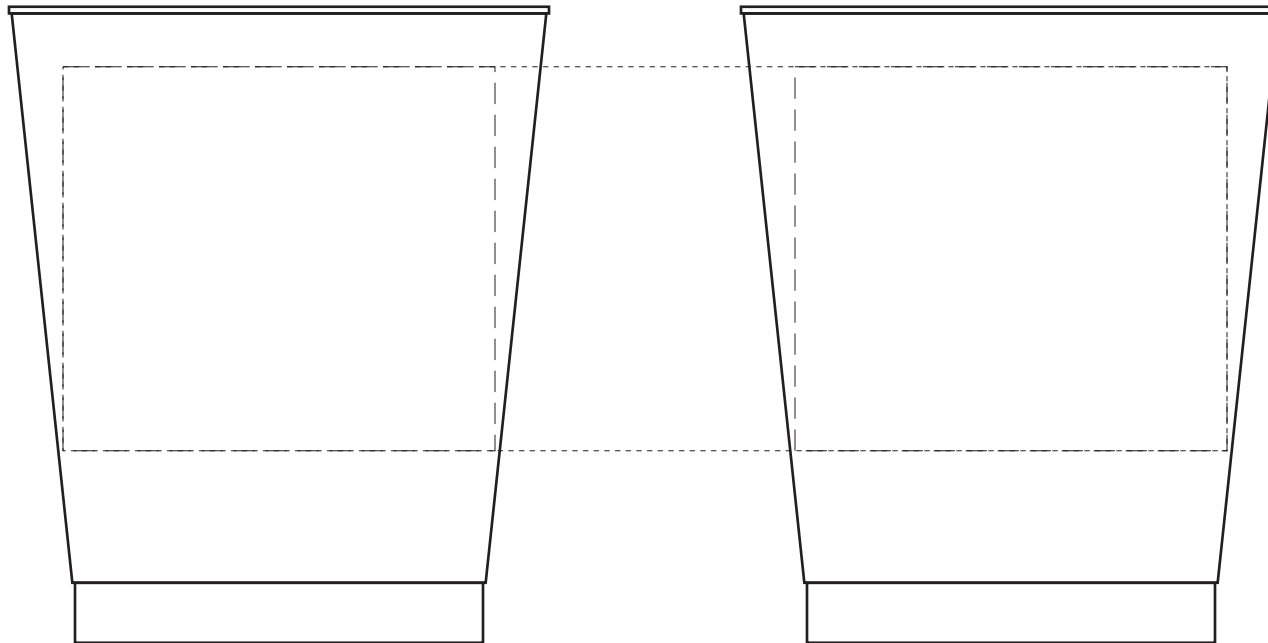

**8 oz. Clear/Screenprint (ITEM #8C)**

one side imprint area - 2.25" wide x 2" tall

3.8125" - center to center

wrap imprint area - 6.0625" wide x 2" tall

full wrap imprint leaves an approximate 1" - 1.25" gap between the ends

**ALL ART MUST BE VECTOR. CONVERT TYPE TO CURVES OR OUTLINES.**

This template's purpose is to give you our imprint area for sizing your art. Dooley Co. reserves the right to place your art vertically on the cup in the location we think provides the best visual layout. If you require your art to print in a specific location, please make note of that on your art and/or PO.