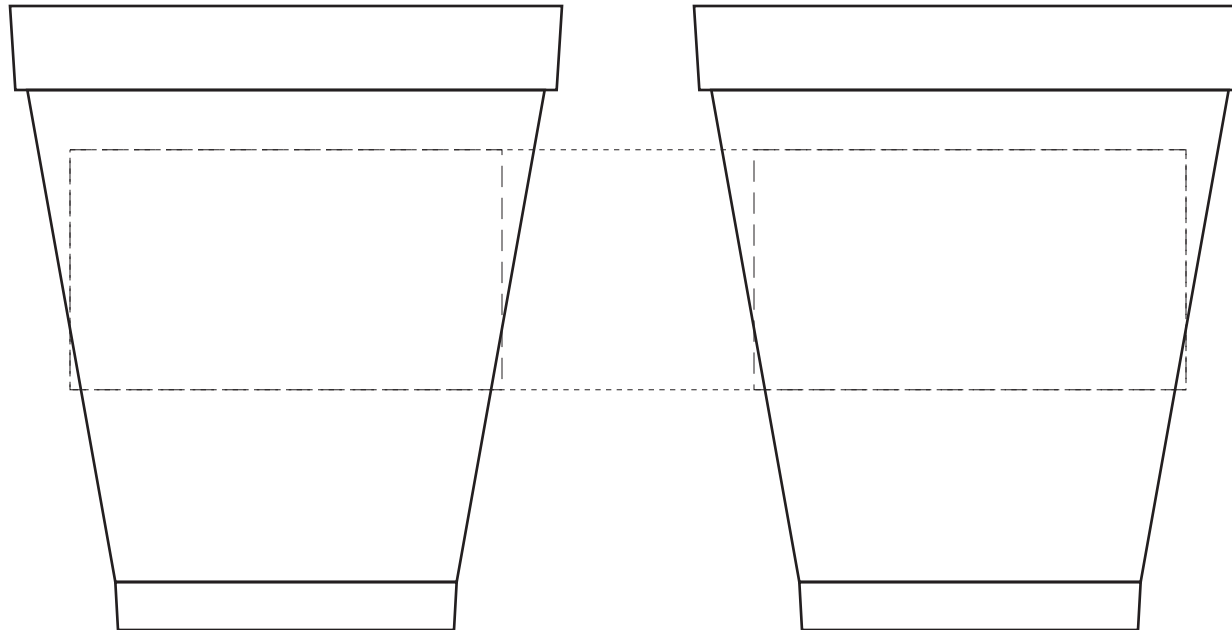

6 oz. Foam/Screenprint (ITEM #6FOAM)

one side imprint area - 2.25" wide x 1.25" tall

3.5625" - center to center

wrap imprint area - 6.375" wide x 1.25" tall

full wrap imprint leaves an approximate 1" - 1.25" gap between the ends

ALL ART MUST BE VECTOR. CONVERT TYPE TO CURVES OR OUTLINES.

This template's purpose is to give you our imprint area for sizing your art. Dooley Co. reserves the right to place your art vertically on the cup in the location we think provides the best visual layout. If you require your art to print in a specific location, please make note of that on your art and/or PO.