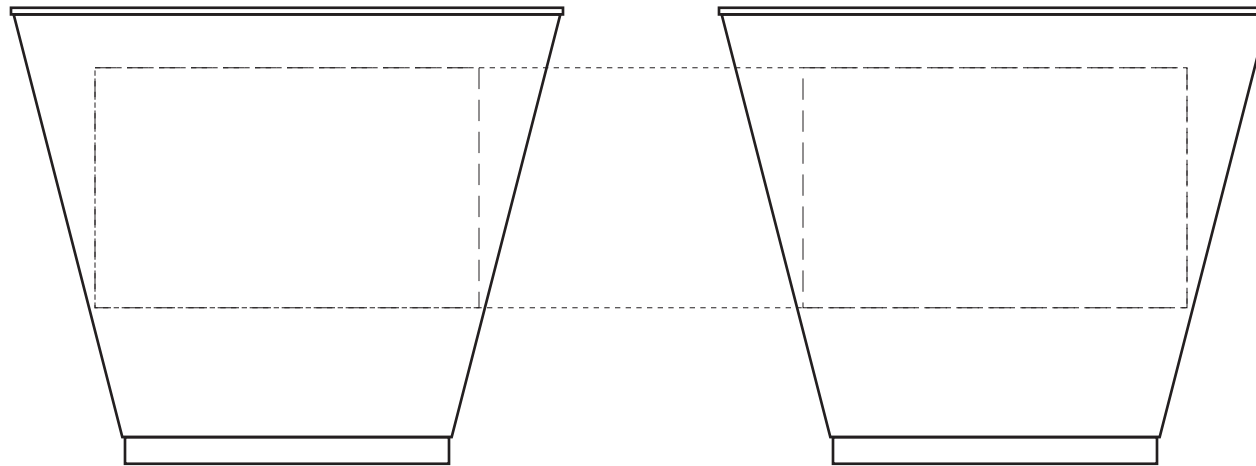

5 oz. Clear/Screenprint (ITEM #5C)

one side imprint area - 2" wide x 1.25" tall

3.6875" - center to center

wrap imprint area - 5.6875" wide x 1.25" tall

full wrap imprint leaves an approximate 1" - 1.25" gap between the ends

ALL ART MUST BE VECTOR. CONVERT TYPE TO CURVES OR OUTLINES.

This template's purpose is to give you our imprint area for sizing your art. Dooley Co. reserves the right to place your art vertically on the cup in the location we think provides the best visual layout. If you require your art to print in a specific location, please make note of that on your art and/or PO.