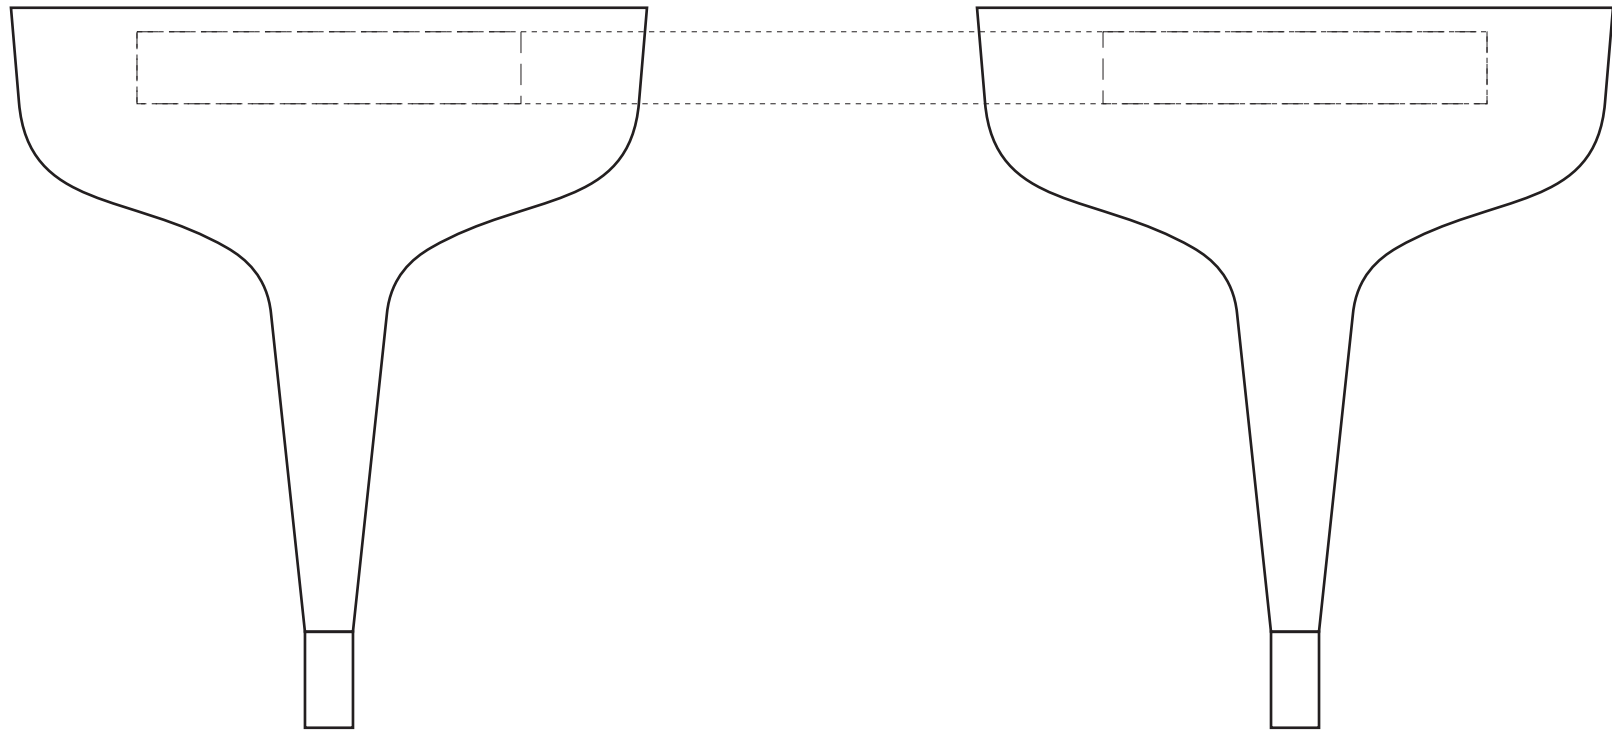

4 oz. Champagne/Screenprint (ITEM #4P)

one side imprint area - 2" wide x .375" tall

5.0315" - center to center

wrap imprint area - 7.0315" wide x .375" tall

full wrap imprint leaves an approximate 1" - 1.25" gap between the ends

ALL ART MUST BE VECTOR. CONVERT TYPE TO CURVES OR OUTLINES.

This template's purpose is to give you our imprint area for sizing your art. Dooley Co. reserves the right to place your art vertically on the cup in the location we think provides the best visual layout. If you require your art to print in a specific location, please make note of that on your art and/or PO.