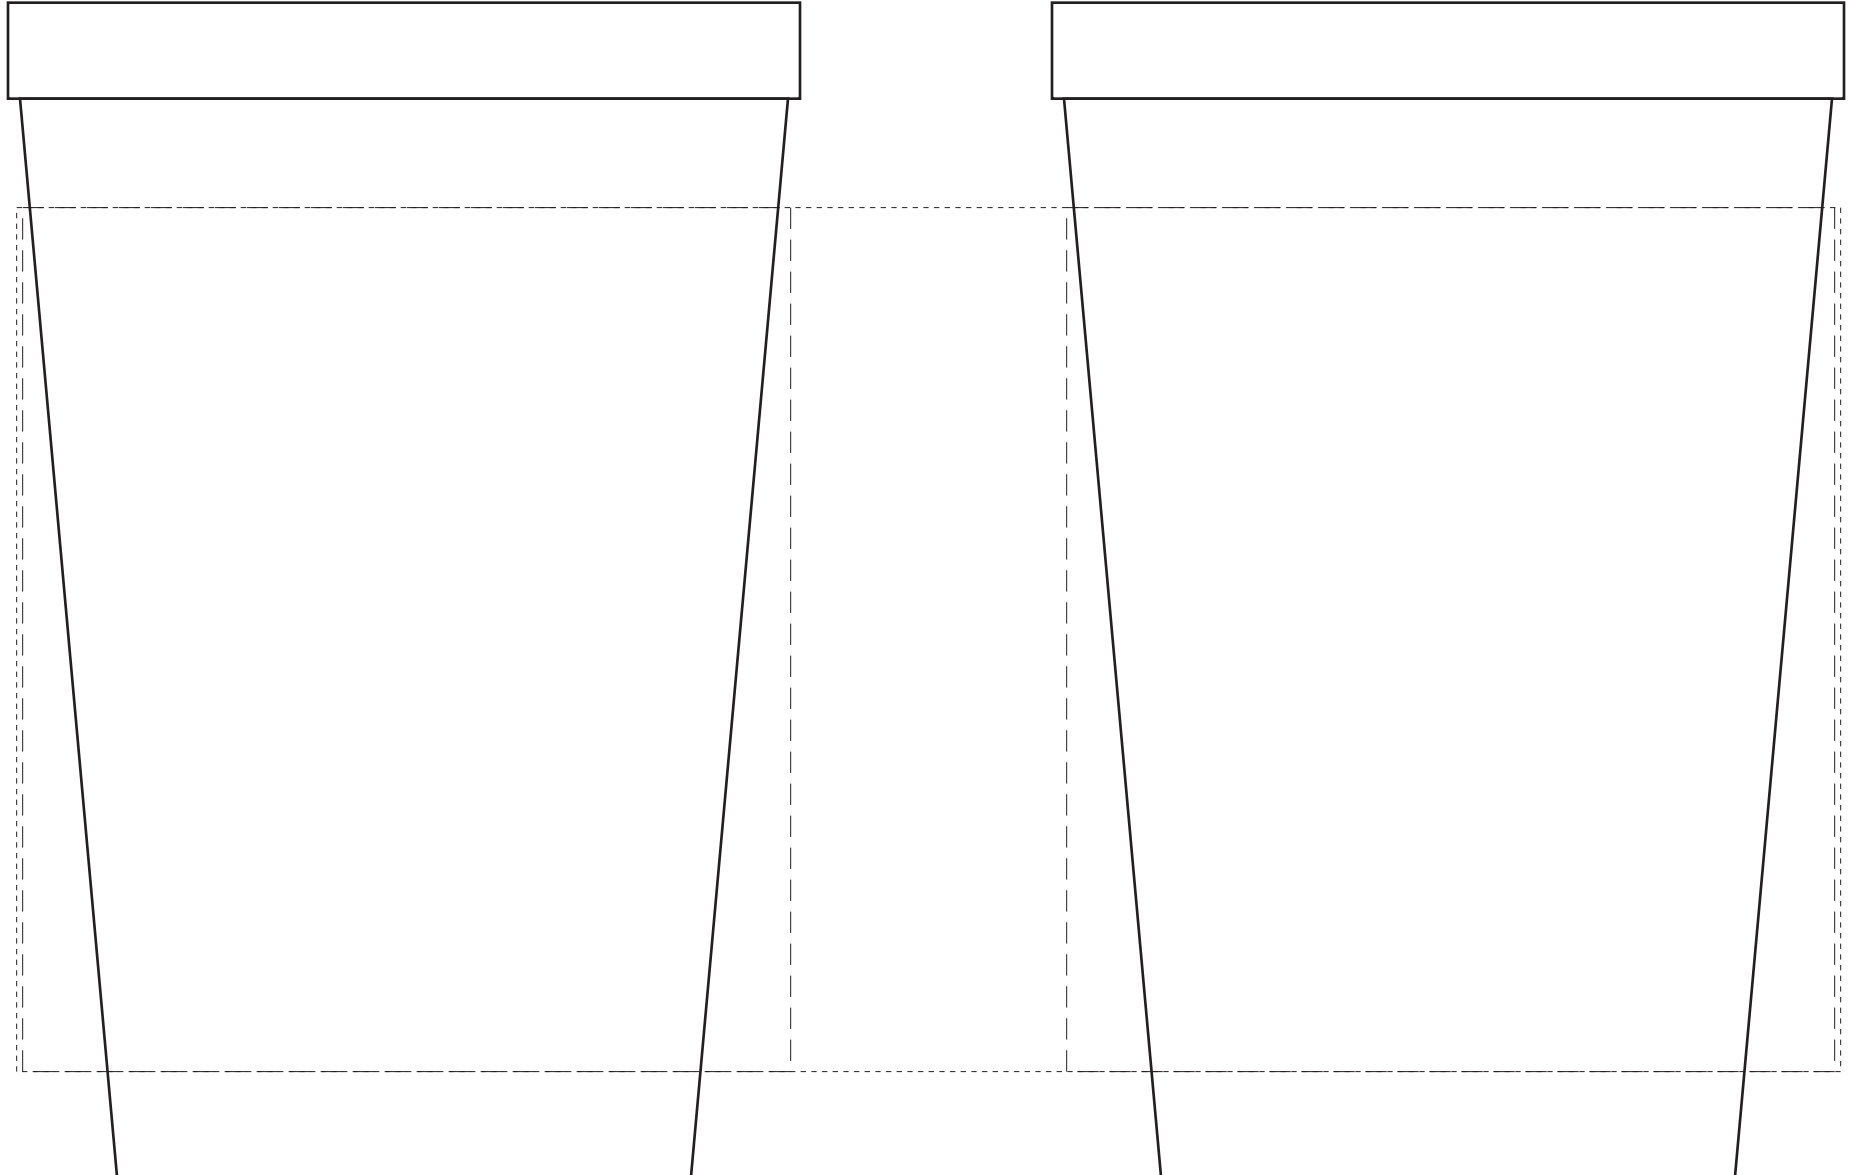

32 oz. Smooth Stadium/Screenprint (ITEM #32S)

one side imprint area - 4" wide x 4.5" tall

5.4375" - center to center

wrap imprint area - 9.5" wide x 4.5" tall

full wrap imprint leaves an approximate 1" - 1.25" gap between the ends

ALL ART MUST BE VECTOR. CONVERT TYPE TO CURVES OR OUTLINES.

This template's purpose is to give you our imprint area for sizing your art. Dooley Co. reserves the right to place your art vertically on the cup in the location we think provides the best visual layout. If you require your art to print in a specific location, please make note of that on your art and/or PO.