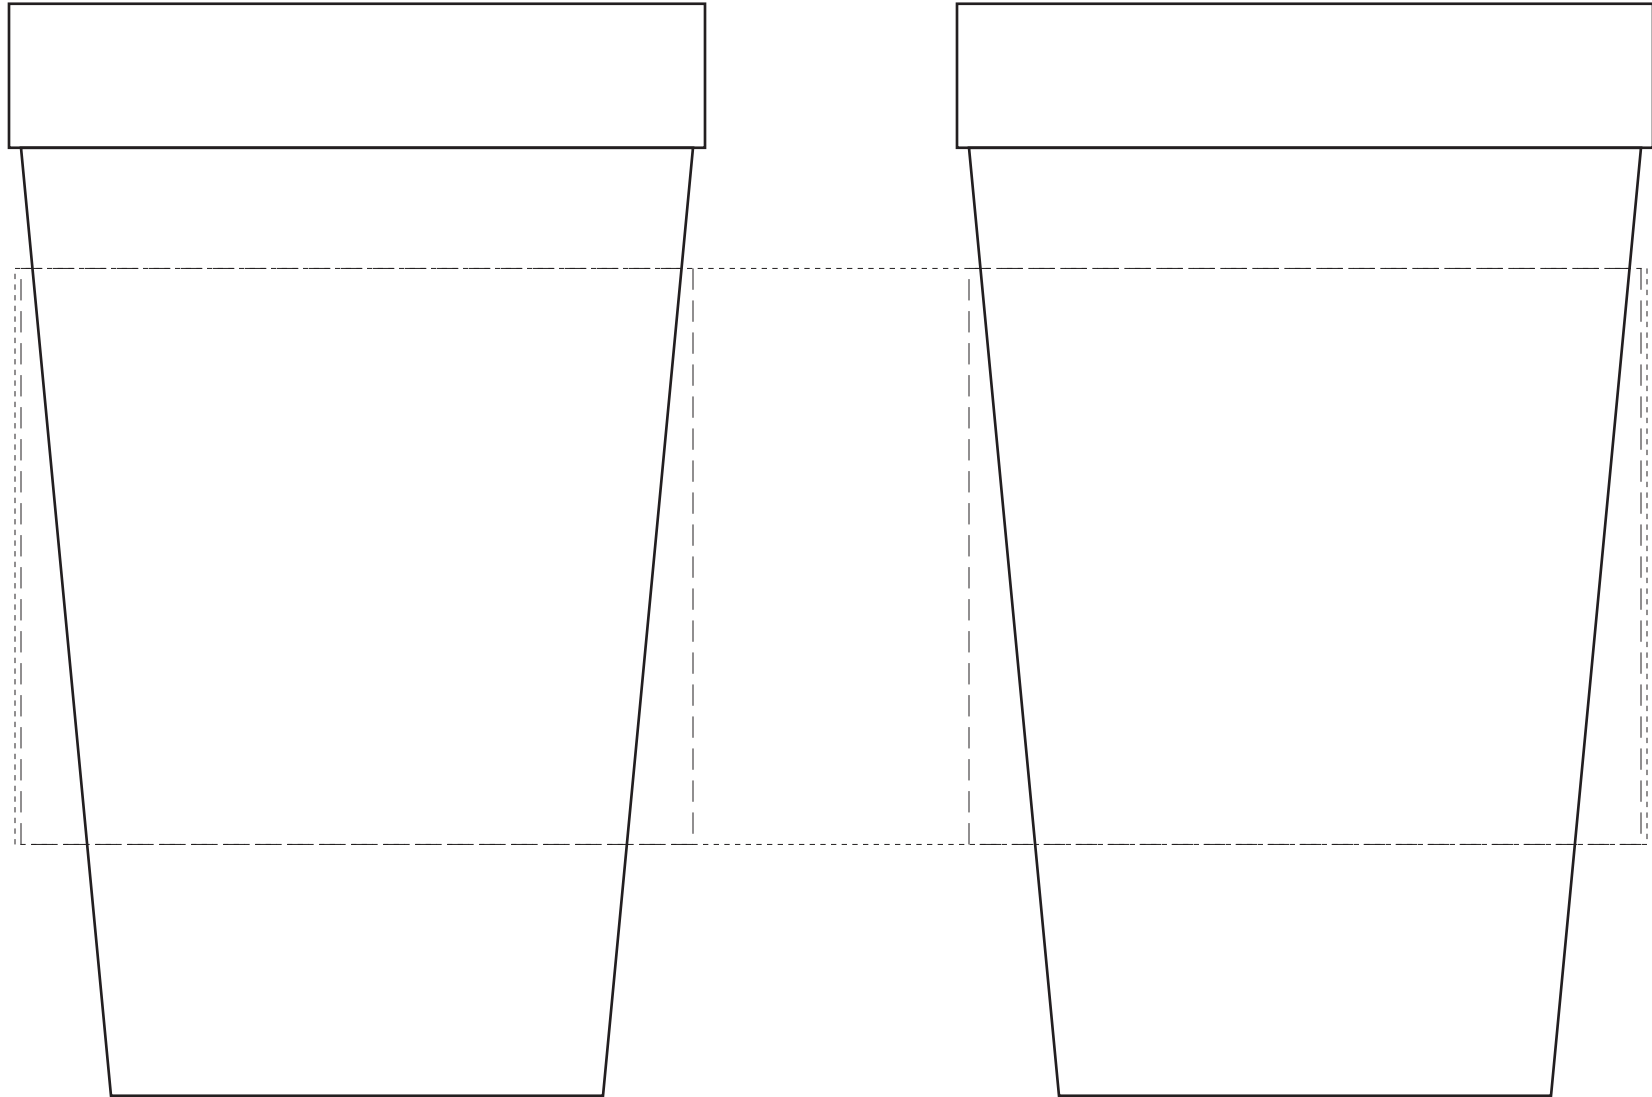

## 22 oz. Fluted Stadium/Screenprint (ITEM #22F)

one side imprint area - 3.5" wide x 3" tall

4.9375" - center to center

wrap imprint area - 8.5" wide x 3" tall

full wrap imprint leaves an approximate 1" - 1.25" gap between the ends

**ALL ART MUST BE VECTOR. CONVERT TYPE TO CURVES OR OUTLINES.**

This template's purpose is to give you our imprint area for sizing your art. Dooley Co. reserves the right to place your art vertically on the cup in the location we think provides the best visual layout. If you require your art to print in a specific location, please make note of that on your art and/or PO.