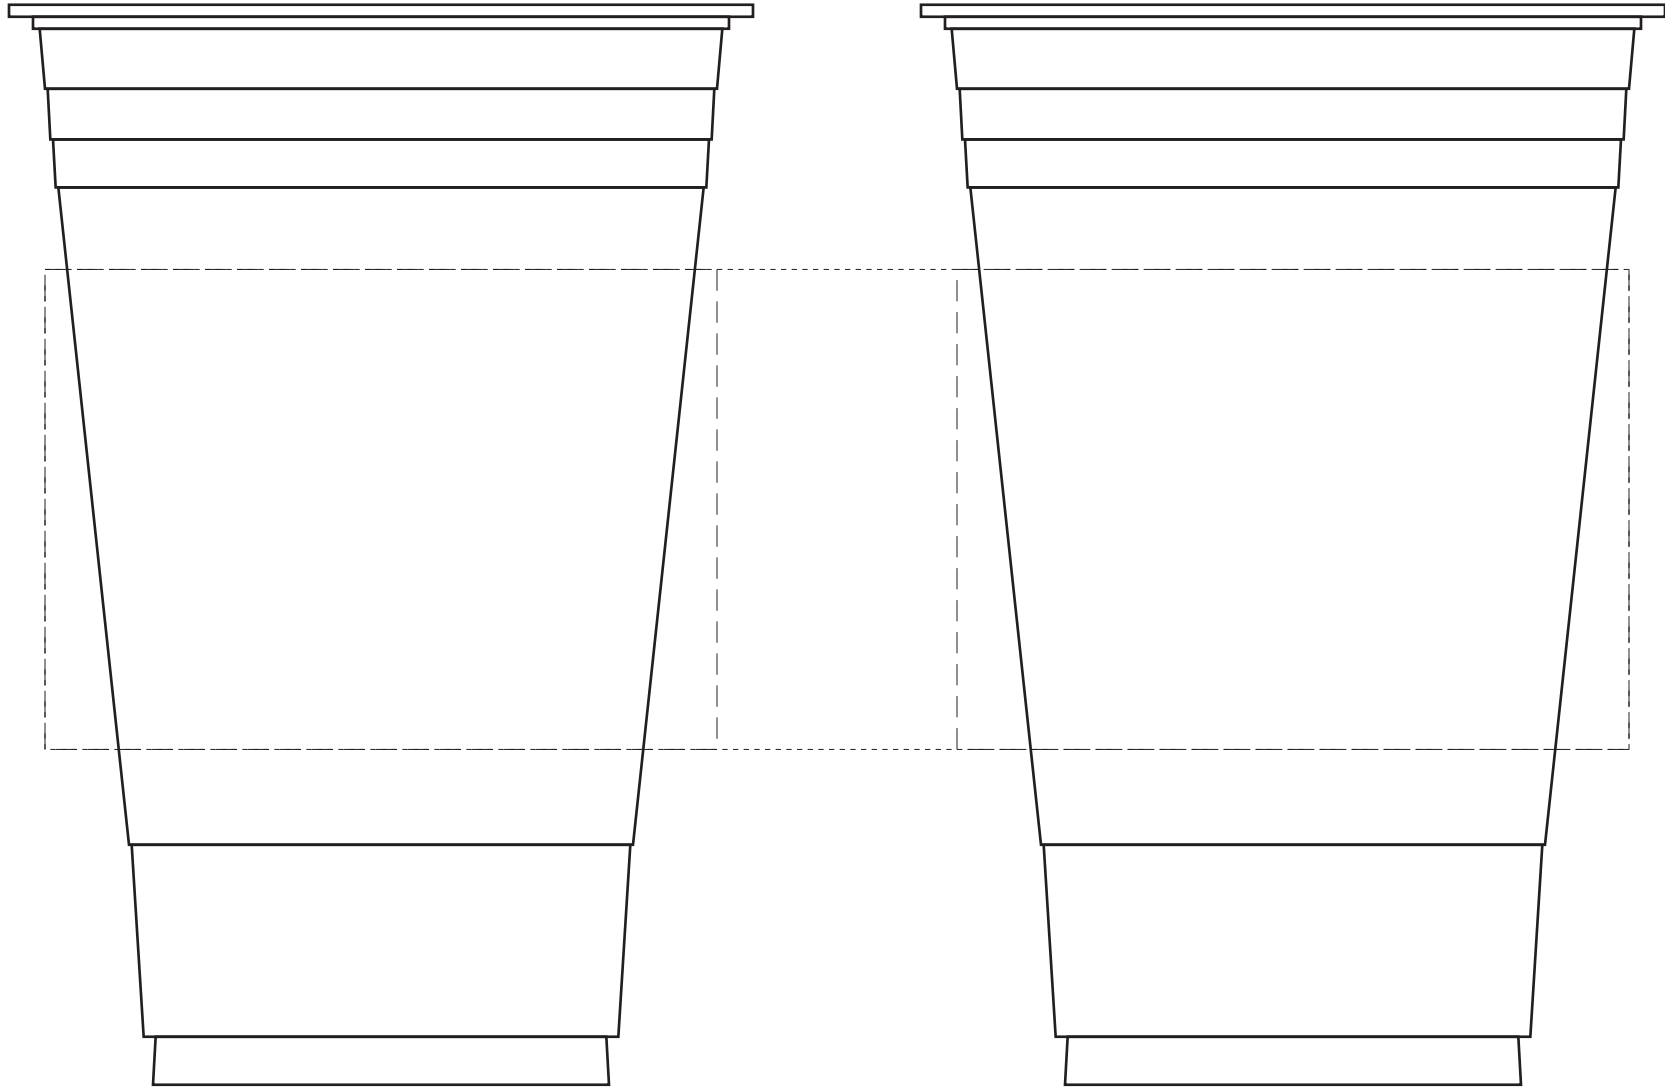

21 oz. Thermoform/Screenprint (ITEM #21TT)

one side imprint area - 3.5" wide x 2.5" tall

4.75" - center to center

wrap imprint area - 8.25" wide x 2.5" tall

full wrap imprint leaves an approximate 1" - 1.25" gap between the ends

ALL ART MUST BE VECTOR. CONVERT TYPE TO CURVES OR OUTLINES.

This template's purpose is to give you our imprint area for sizing your art. Dooley Co. reserves the right to place your art vertically on the cup in the location we think provides the best visual layout. If you require your art to print in a specific location, please make note of that on your art and/or PO.