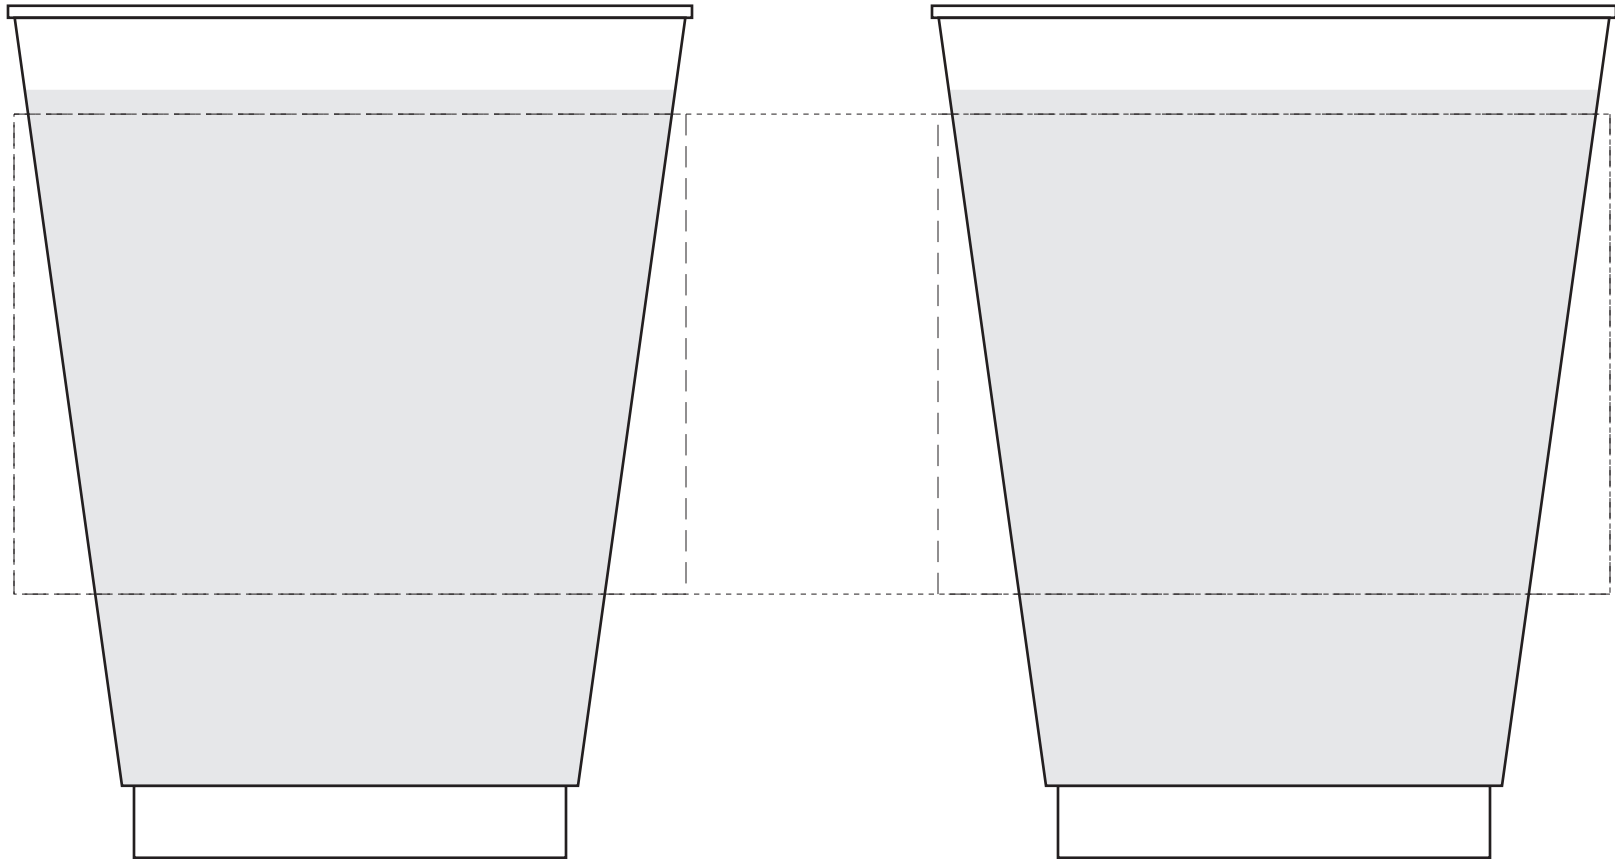

16 oz. Frosted/Screenprint (ITEM #16PF)

one side imprint area - 3.5" wide x 2.5" tall

4.8125" - center to center

wrap imprint area - 8.3125" wide x 2.5" tall

full wrap imprint leaves an approximate 1" - 1.25" gap between the ends

ALL ART MUST BE VECTOR. CONVERT TYPE TO CURVES OR OUTLINES.

This template's purpose is to give you our imprint area for sizing your art. Dooley Co. reserves the right to place your art vertically on the cup in the location we think provides the best visual layout. If you require your art to print in a specific location, please make note of that on your art and/or PO.