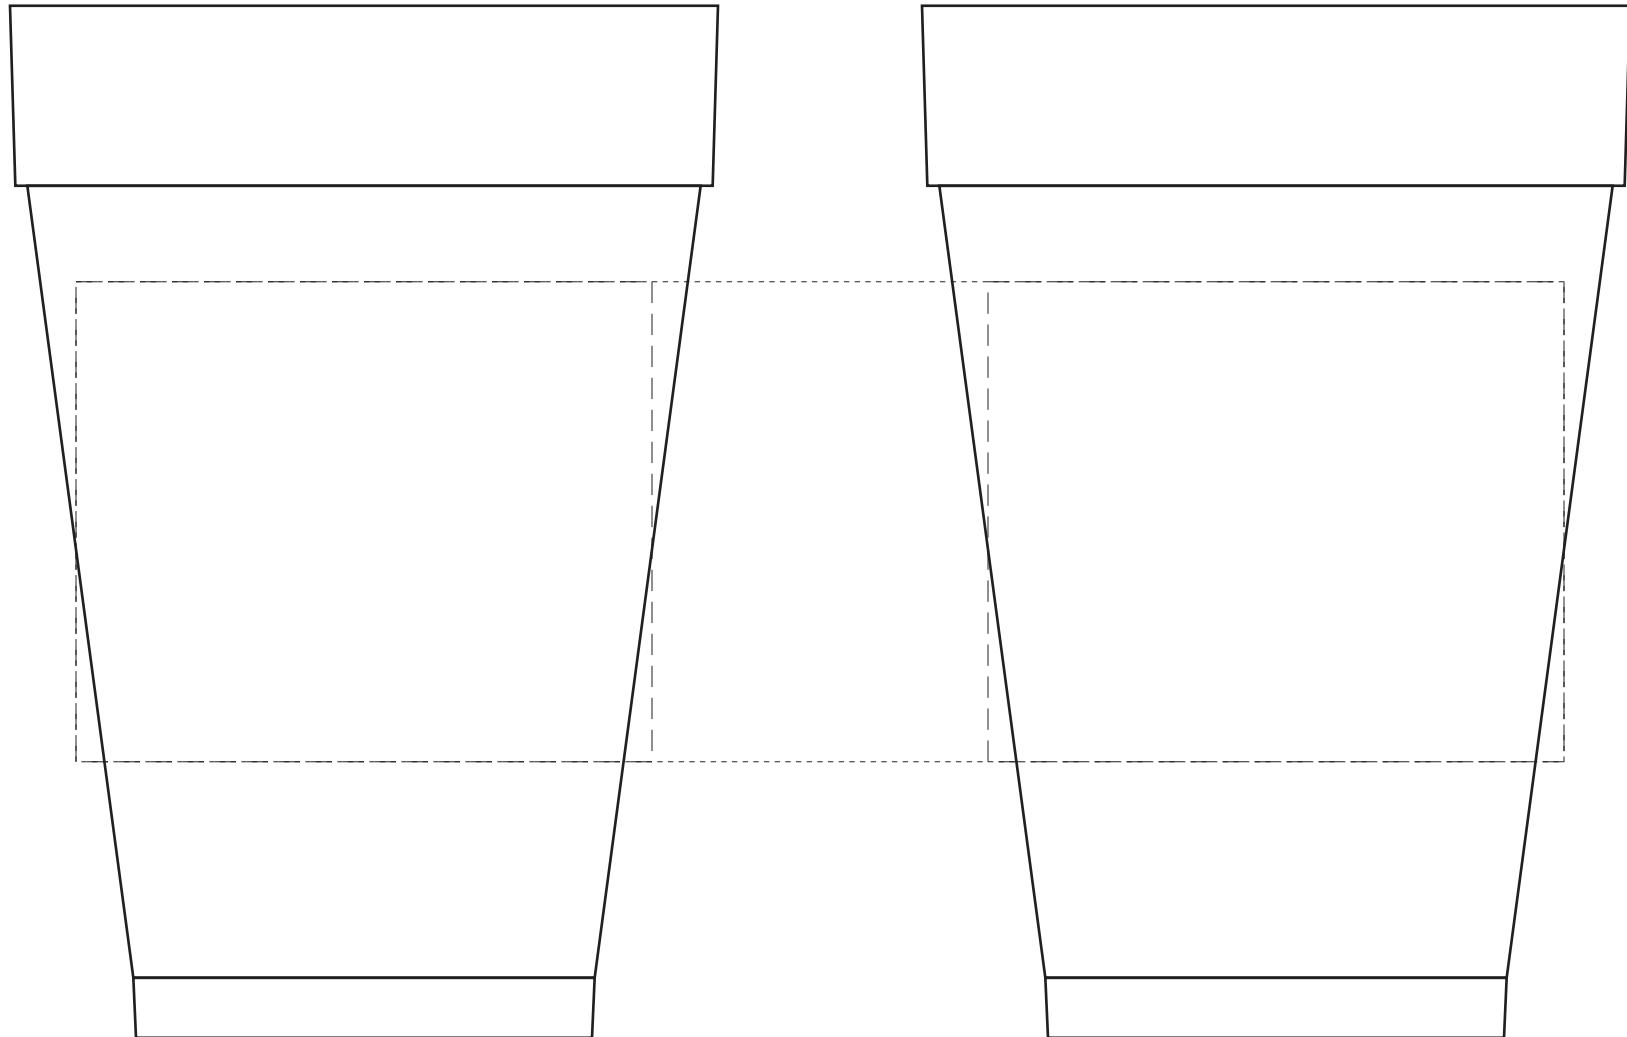

16 oz. Foam/Screenprint (ITEM #16FOAM)

one side imprint area - 3" wide x 2.5" tall

4.75" - center to center

wrap imprint area - 7.75" wide x 2.5" tall

full wrap imprint leaves an approximate 1" - 1.25" gap between the ends

ALL ART MUST BE VECTOR. CONVERT TYPE TO CURVES OR OUTLINES.

This template's purpose is to give you our imprint area for sizing your art. Dooley Co. reserves the right to place your art vertically on the cup in the location we think provides the best visual layout. If you require your art to print in a specific location, please make note of that on your art and/or PO.