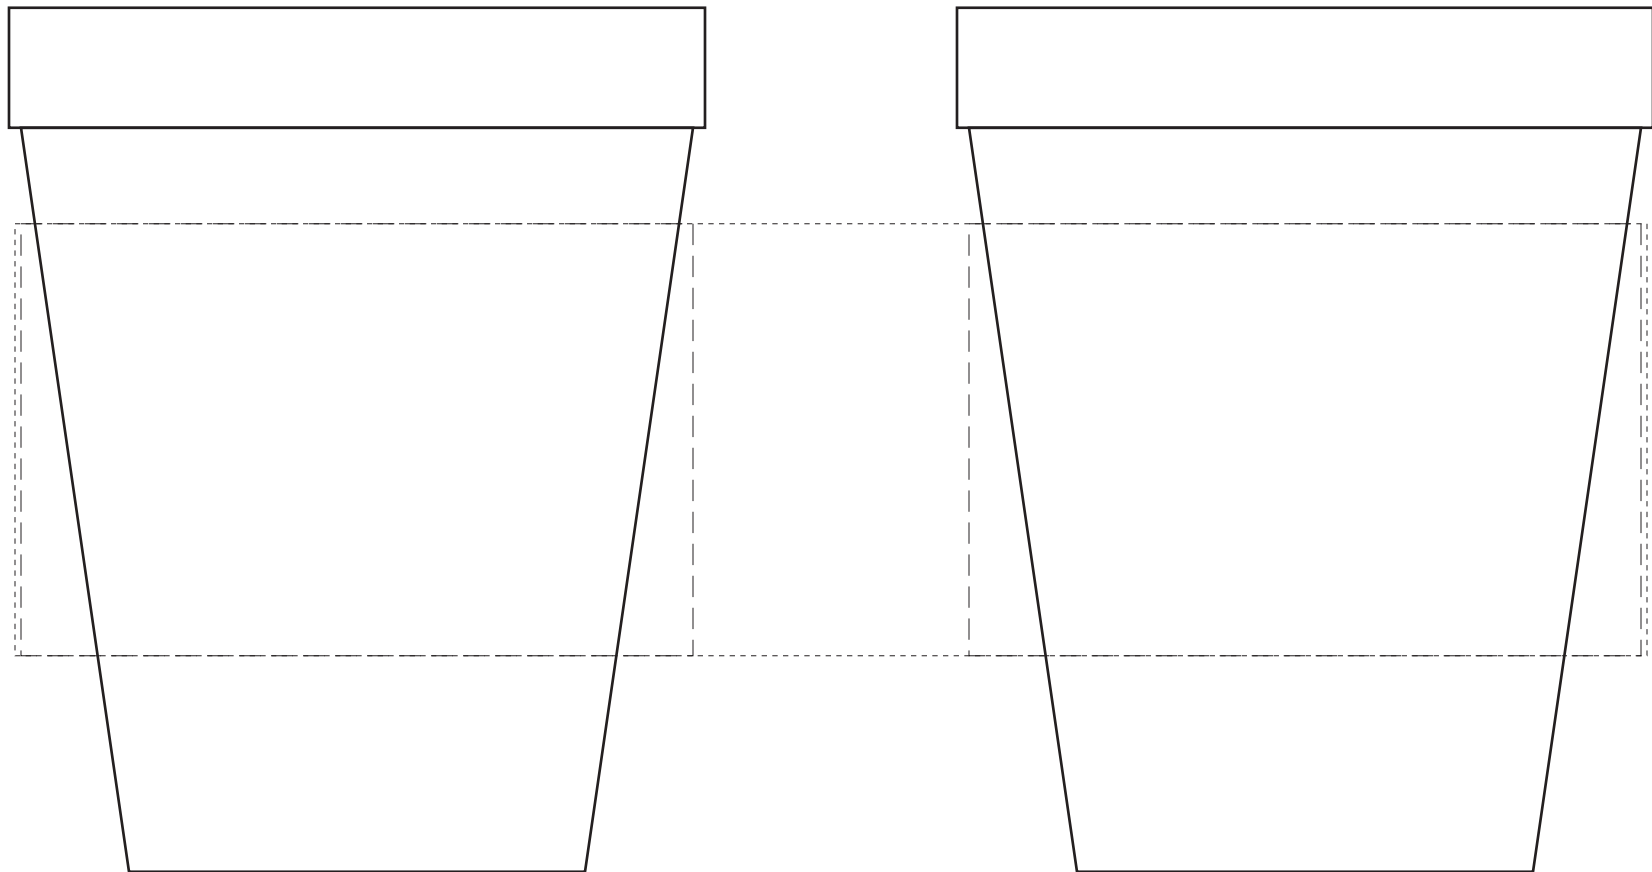

# 16 oz. Fluted Stadium/Screenprint (ITEM #16F)

one side imprint area - 3.5" wide x 2.25" tall

4.9375" - center to center

wrap imprint area - 8.5" wide x 2.25" tall

full wrap imprint leaves an approximate 1" - 1.25" gap between the ends

**ALL ART MUST BE VECTOR. CONVERT TYPE TO CURVES OR OUTLINES.**

This template's purpose is to give you our imprint area for sizing your art. Dooley Co. reserves the right to place your art vertically on the cup in the location we think provides the best visual layout. If you require your art to print in a specific location, please make note of that on your art and/or PO.