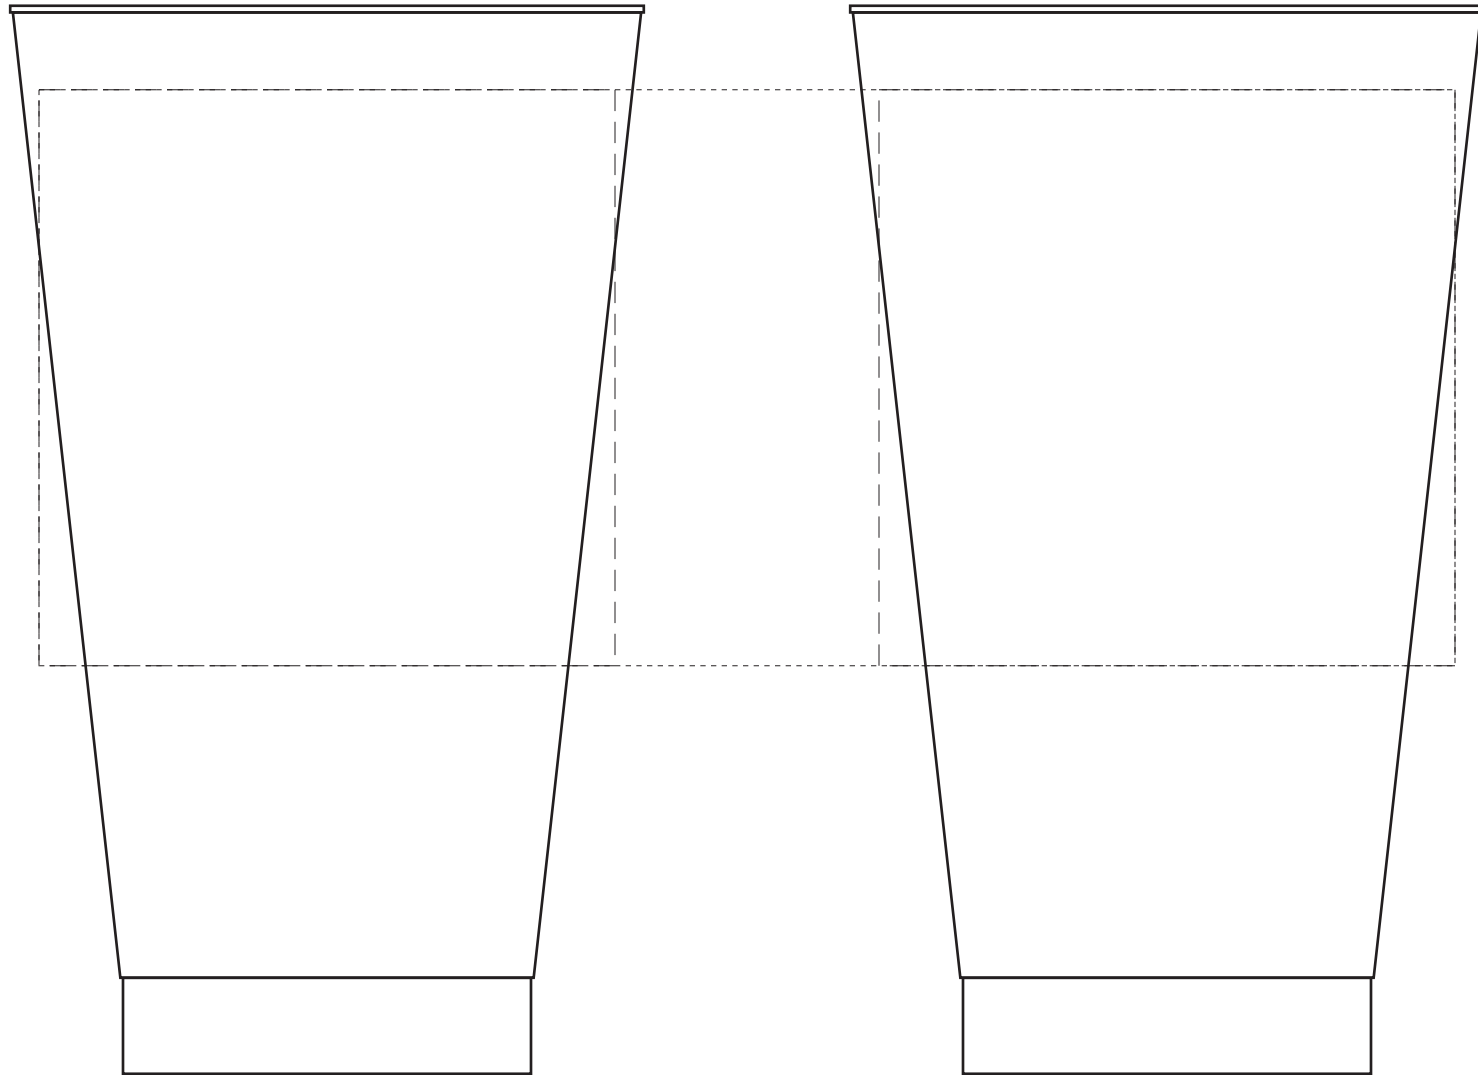

## 16 oz. Clear/Screenprint (ITEM #16C)

one side imprint area - 3" wide x 3" tall

4.375" - center to center

wrap imprint area - 7.375" wide x 3" tall

full wrap imprint leaves an approximate 1" - 1.25" gap between the ends

**ALL ART MUST BE VECTOR. CONVERT TYPE TO CURVES OR OUTLINES.**

This template's purpose is to give you our imprint area for sizing your art. Dooley Co. reserves the right to place your art vertically on the cup in the location we think provides the best visual layout. If you require your art to print in a specific location, please make note of that on your art and/or PO.