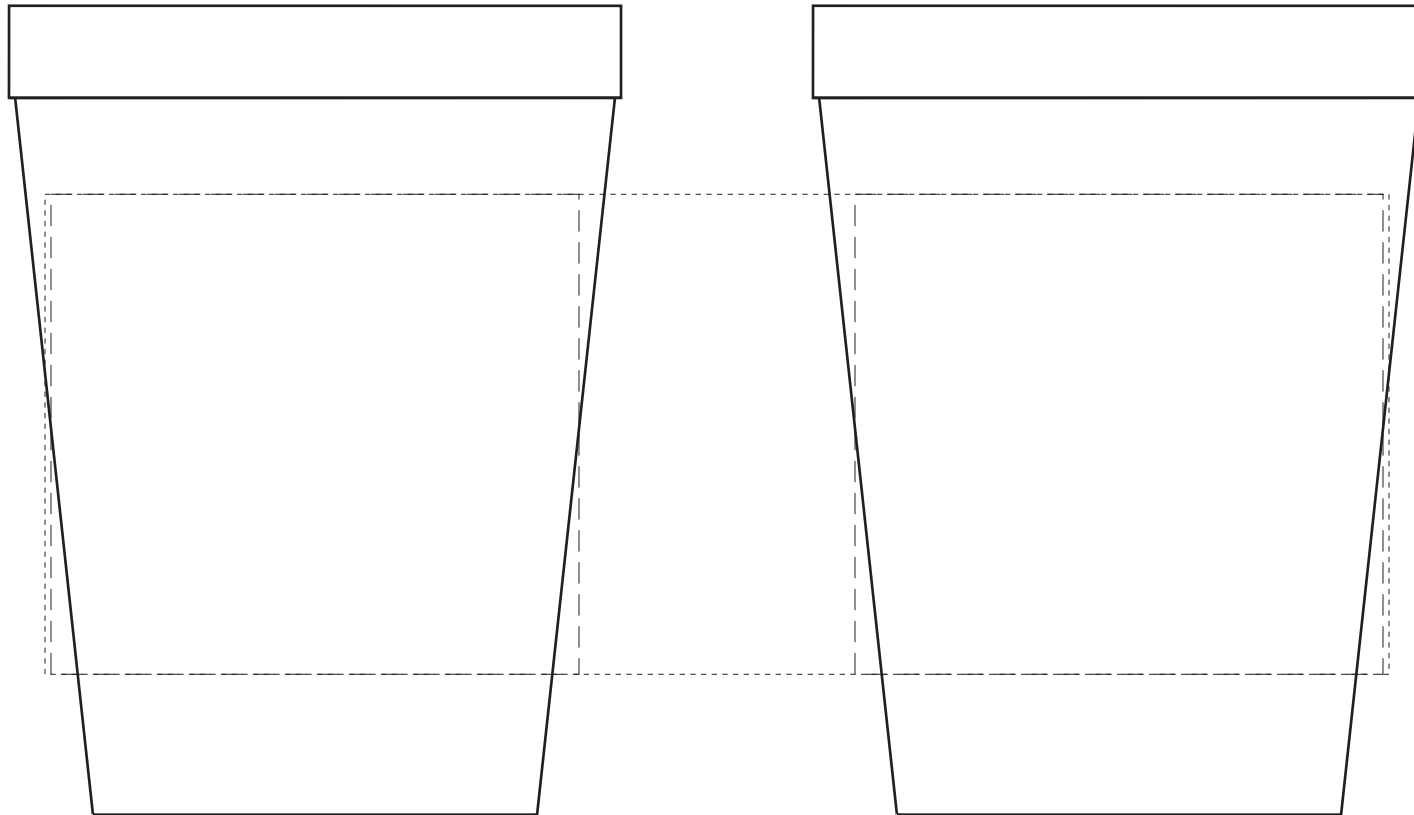

# 12 oz. Smooth Stadium/Screenprint (ITEM #12S)

one side imprint area - 2.75" wide x 2.5" tall

4.1875" - center to center

wrap imprint area - 7" wide x 2.5" tall

full wrap imprint leaves an approximate 1" - 1.25" gap between the ends

**ALL ART MUST BE VECTOR. CONVERT TYPE TO CURVES OR OUTLINES.**

This template's purpose is to give you our imprint area for sizing your art. Dooley Co. reserves the right to place your art vertically on the cup in the location we think provides the best visual layout. If you require your art to print in a specific location, please make note of that on your art and/or PO.