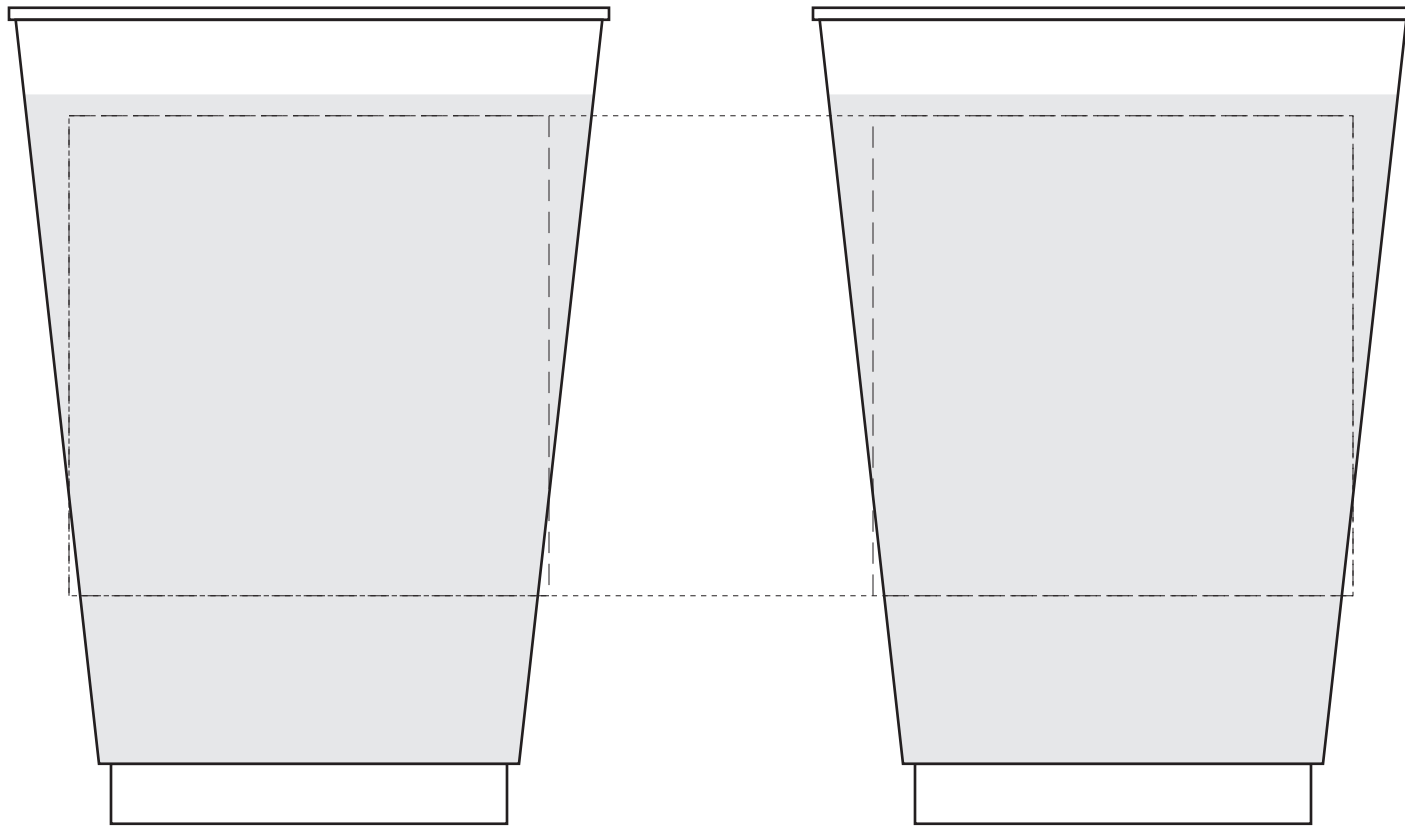

12 oz. Frosted/Screenprint (ITEM #12PF)

one side imprint area - 2.5" wide x 2.5" tall

4.1875" - center to center

wrap imprint area - 6.6875" wide x 2.5" tall

full wrap imprint leaves an approximate 1" - 1.25" gap between the ends

ALL ART MUST BE VECTOR. CONVERT TYPE TO CURVES OR OUTLINES.

This template's purpose is to give you our imprint area for sizing your art. Dooley Co. reserves the right to place your art vertically on the cup in the location we think provides the best visual layout. If you require your art to print in a specific location, please make note of that on your art and/or PO.