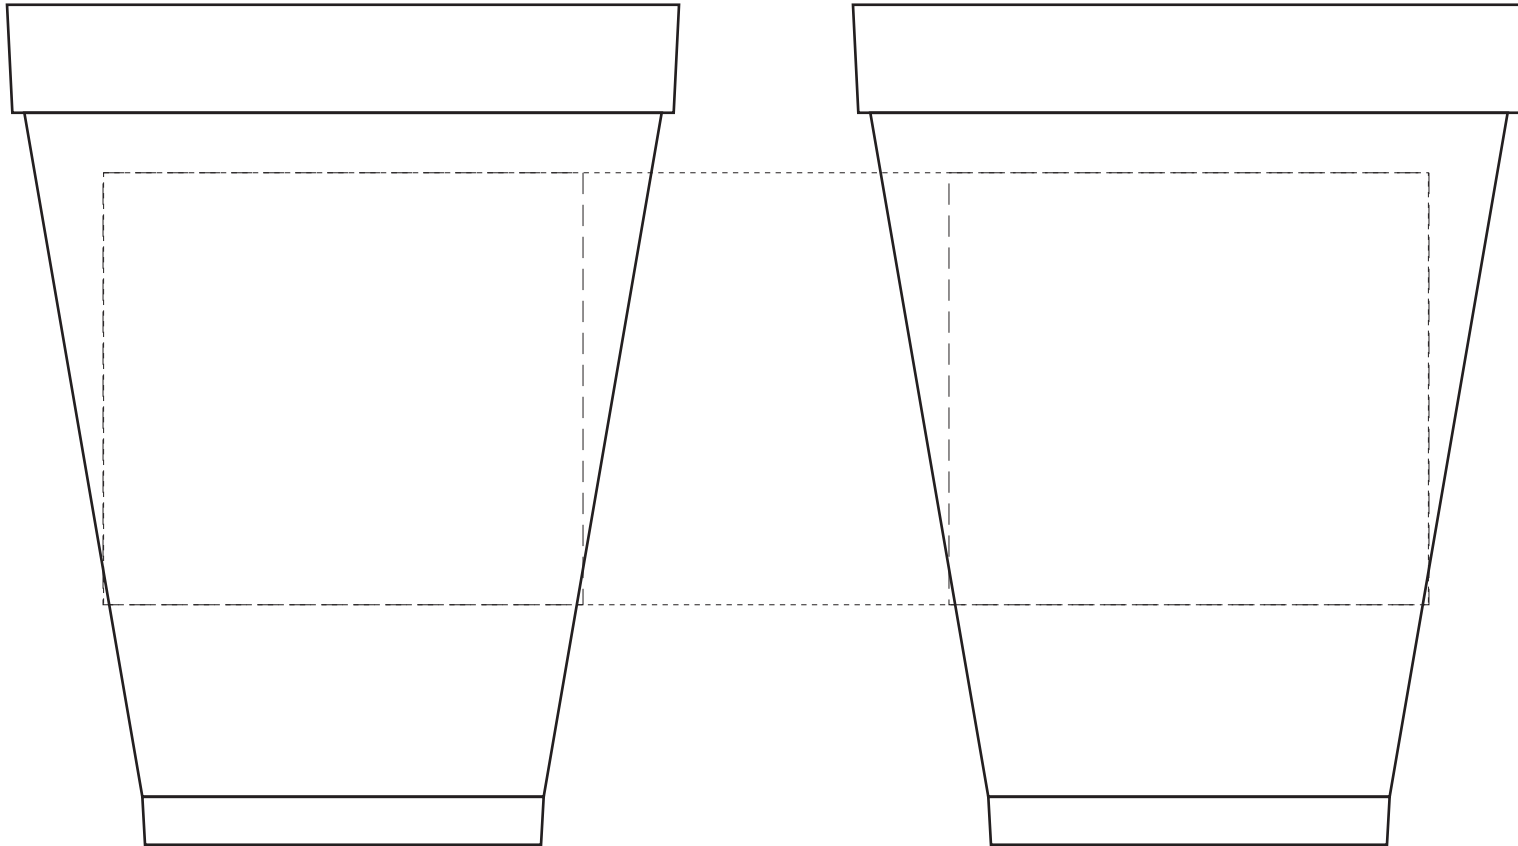

## 12 oz. Foam/Screenprint (ITEM #12FOAM)

one side imprint area - 2.5" wide x 2.25" tall

4.406" - center to center

wrap imprint area - 6.906" wide x 2.25" tall

full wrap imprint leaves an approximate 1" - 1.25" gap between the ends

**ALL ART MUST BE VECTOR. CONVERT TYPE TO CURVES OR OUTLINES.**

This template's purpose is to give you our imprint area for sizing your art. Dooley Co. reserves the right to place your art vertically on the cup in the location we think provides the best visual layout. If you require your art to print in a specific location, please make note of that on your art and/or PO.