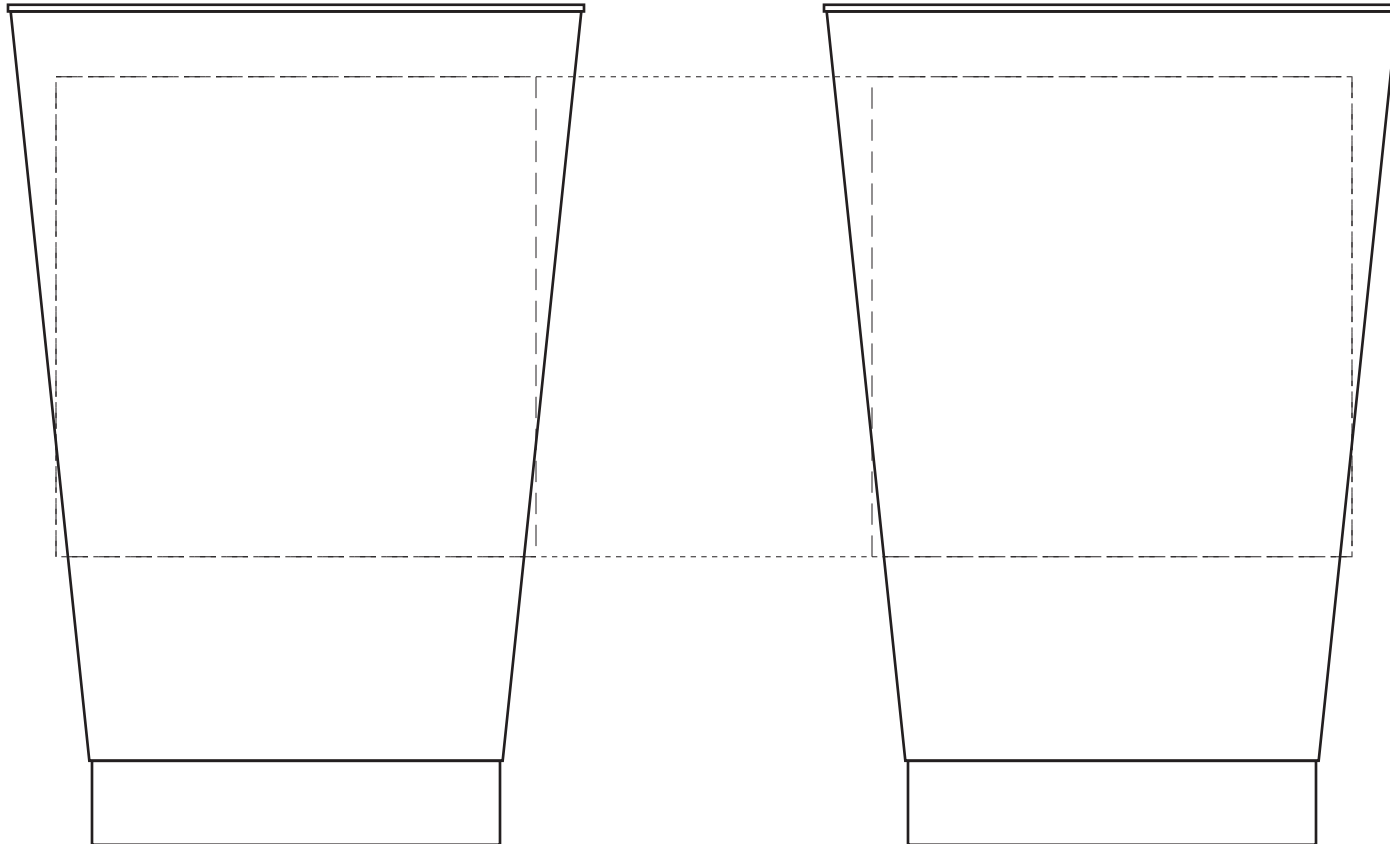

## 12 oz. Clear/Screenprint (ITEM #12C)

one side imprint area - 2.5" wide x 2.5" tall

4.25" - center to center

wrap imprint area - 6.75" wide x 2.5" tall

full wrap imprint leaves an approximate 1" - 1.25" gap between the ends

**ALL ART MUST BE VECTOR. CONVERT TYPE TO CURVES OR OUTLINES.**

This template's purpose is to give you our imprint area for sizing your art. Dooley Co. reserves the right to place your art vertically on the cup in the location we think provides the best visual layout. If you require your art to print in a specific location, please make note of that on your art and/or PO.