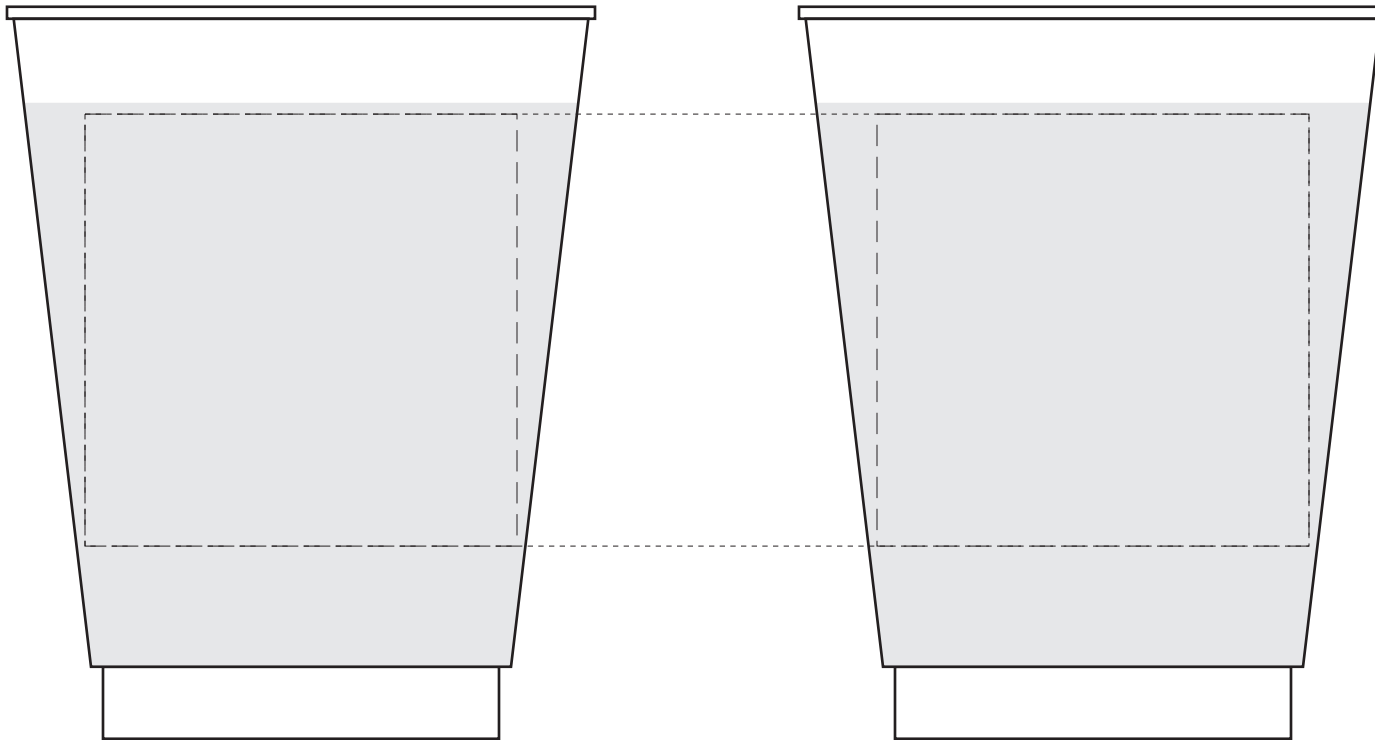

# 10 oz. Frosted/Screenprint (ITEM #10PF)

one side imprint area - 2.25" wide x 2.25" tall

4.125" - center to center

wrap imprint area - 6.375" wide x 2.25" tall

full wrap imprint leaves an approximate 1" - 1.25" gap between the ends

**ALL ART MUST BE VECTOR. CONVERT TYPE TO CURVES OR OUTLINES.**

This template's purpose is to give you our imprint area for sizing your art. Dooley Co. reserves the right to place your art vertically on the cup in the location we think provides the best visual layout. If you require your art to print in a specific location, please make note of that on your art and/or PO.