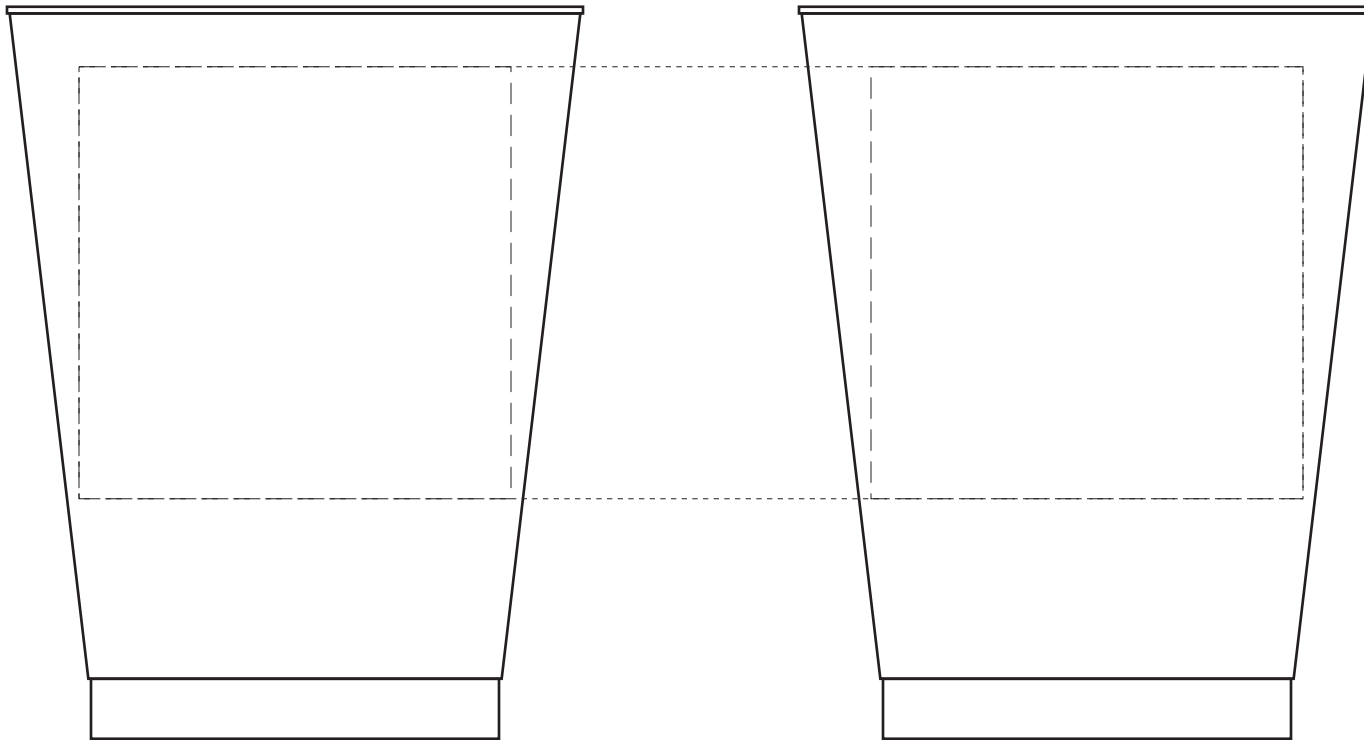

10 oz. Clear/Screenprint (ITEM #10C)

one side imprint area - 2.25" wide x 2.25" tall

4.125" - center to center

wrap imprint area - 6.375" wide x 2.25" tall

full wrap imprint leaves an approximate 1" - 1.25" gap between the ends

ALL ART MUST BE VECTOR. CONVERT TYPE TO CURVES OR OUTLINES.

This template's purpose is to give you our imprint area for sizing your art. Dooley Co. reserves the right to place your art vertically on the cup in the location we think provides the best visual layout. If you require your art to print in a specific location, please make note of that on your art and/or PO.